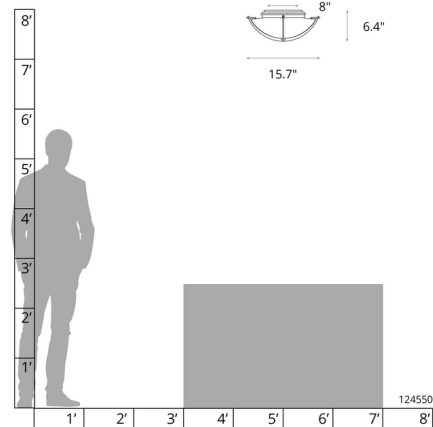

Shown in dark smoke / opal

Specifications

COLOR	Opal
BODY FINISH	Dark Smoke
WATTAGE	120W
DIMMER	Standard 120V
DIMENSIONS	15.7"W x 6.4"H
BULB NOT INCLUDED	2 x A19/Medium (E26)/60W/120V Incandescent
OTHER BULB OPTIONS	2 x A19/Medium (E26)/120V LED
COUNTRY OF ORIGIN	United States

Technical Information

PRODUCT DIMENSIONS	Canopy: 8" Dia
--------------------	----------------

CLICK TO VIEW PRODUCT

Notes: