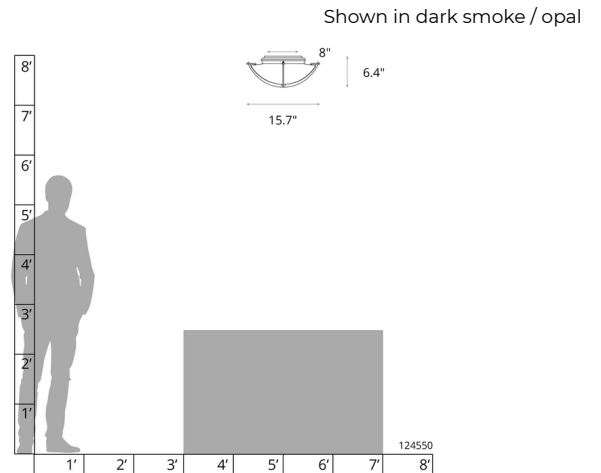

### Specifications

COLOR	Opal
BODY FINISH	Dark Smoke
WATTAGE	120W
DIMMER	Standard 120V
DIMENSIONS	15.7"W x 6.4"H
BULB NOT INCLUDED	2 x A19/Medium (E26)/60W/120V Incandescent
OTHER BULB OPTIONS	2 x A19/Medium (E26)/120V LED
COUNTRY OF ORIGIN	United States

### Technical Information

PRODUCT DIMENSIONS	Canopy: 8" Dia
--------------------	----------------

CLICK TO VIEW PRODUCT

Notes: