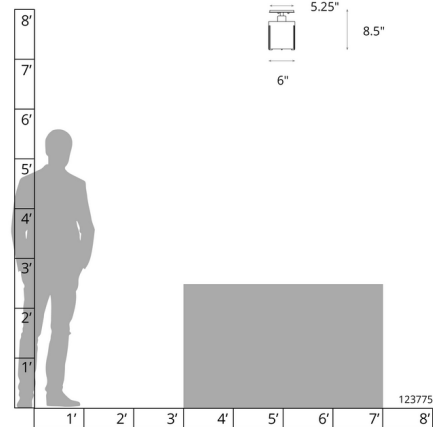

### Specifications

COLOR	Opal
BODY FINISH	Natural Iron
WATTAGE	100W
DIMMER	Standard 120V
DIMENSIONS	6"W x 8.55"H
BULB NOT INCLUDED	1 x A19/Medium (E26)/100W/120V Incandescent
OTHER BULB OPTIONS	1 x A19/Medium (E26)/120V LED
COUNTRY OF ORIGIN	United States

### Technical Information

PRODUCT DIMENSIONS	Canopy: 5.25" Dia.
--------------------	--------------------

Shown in natural iron / opal

CLICK TO VIEW PRODUCT

Notes: