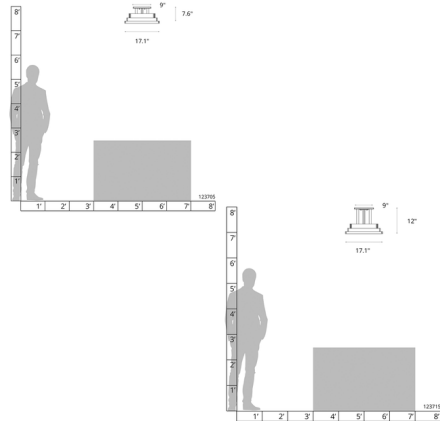

By Hubbardton Forge

Description

The Steppe Semi Flush Ceiling Light brings the beauty of the far east to your interior space. Thin bands of hand forged steel border glass panels creating the steppes of Asia and Europe. Lifetime Limited Warranty when installed in residential setting. Handcrafted to order by skilled artisans in Vermont, USA.

Shown in coastal dark smoke / white art

Specifications

COLOR White Art
 BODY FINISH Coastal Dark Smoke
 WATTAGE 300W
 DIMMER Standard 120V
 DIMENSIONS 17.1"W x 7.6"H
 BULB NOT INCLUDED 4 x A19/Medium (E26)/75W/120V Incandescent
 OTHER BULB OPTIONS 4 x A19/Medium (E26)/120V LED
 COUNTRY OF ORIGIN United States

Technical Information

PRODUCT DIMENSIONS Canopy: 9" Sq

CLICK TO VIEW PRODUCT

Notes: