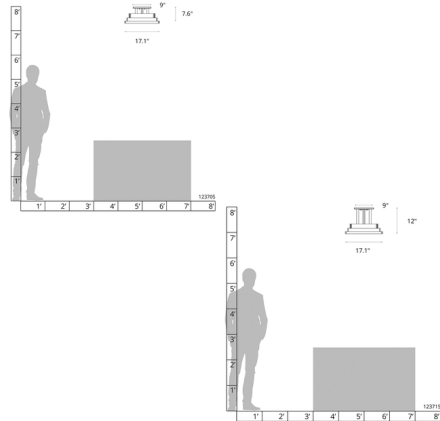

By Hubbardton Forge

Description

The Steppe Semi Flush Ceiling Light brings the beauty of the far east to your interior space. Thin bands of hand forged steel border glass panels creating the steppes of Asia and Europe. Lifetime Limited Warranty when installed in residential setting. Handcrafted to order by skilled artisans in Vermont, USA.

Shown in coastal dark smoke / white art

Specifications

COLOR White Art
BODY FINISH Coastal Dark Smoke
WATTAGE 300W
DIMMER Standard 120V
DIMENSIONS 17.1"W x 7.6"H
BULB NOT INCLUDED 4 x A19/Medium (E26)/75W/120V Incandescent
OTHER BULB OPTIONS 4 x A19/Medium (E26)/120V LED
COUNTRY OF ORIGIN United States

Technical Information

PRODUCT DIMENSIONS Canopy: 9" Sq

CLICK TO VIEW PRODUCT

Notes: