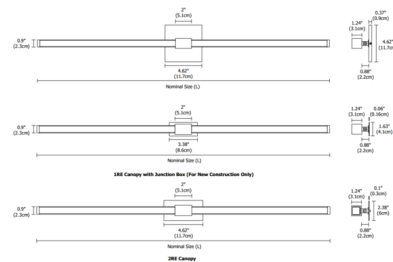

Description

The Tie Stix Wood Linear 2-Light Adjustable Wall Light with a 4 Inch Square, 1 Inch Rectangle, or 2 Inch Rectangle Canopy features a direct flat, milky white lens with 100 degree beam spread and an integral swivel for adjustability. Available in lengths from 15 to 70 inches. Wood channel finish options include Cherry, Walnut, White Oak, Espresso and Maple. Canopy and hardware are offered in Satin Nickel, Chrome, Antique Bronze, Satin Black or White finish. Includes 5 watts LED per foot with a spectrum of color temperature options. 4SQ canopy mounts to standard 4 inch square electrical box with round plaster ring. 2RE mounts to standard 4 inch electrical box with single gang plaster ring or single gang electrical box. 1RE mounts to Slim Profile Junction Box (included) in new construction applications. Tie Stix may be mounted horizontally or vertically. Includes a 120V input, 24VDC Class 2 output, electronic low voltage LED power supply, dimmable with an ELV dimmer, sold separately. Product is built to order.

Specifications

COLOR Wood Maple
 BODY FINISH Satin Nickel
 WATTAGE 6.7W
 DIMMER Low Voltage Electronic
 DIMENSIONS 15"W x 0.9"H x 2.12"D
 INTEGRATED LED MODULE 1x LED/6.67W/24V LED

Technical Information

LAMP LIFE 50000 hours
 COLOR RENDERING 92 CRI
 LAMP COLOR 2700K
 LUMENS/WATT 53.97
 LUMINOUS FLUX 360 lumens

Shown in satin nickel / wood maple

22K, 27K, 30K, 35K, 40K and 57K

ORDERING CODE (NOMINAL SIZE)	WOOD CHANNEL OVERALL LENGTH (INCHES)	METAL CHANNEL OVERALL LENGTH (INCHES)
15	15.9	15.5
17	18.3	17.9
22	23.1	22.7
29	30.3	29.9
34	35.1	34.7
46	47.1	46.7
58	59.1	58.7
70	71.1	70.7