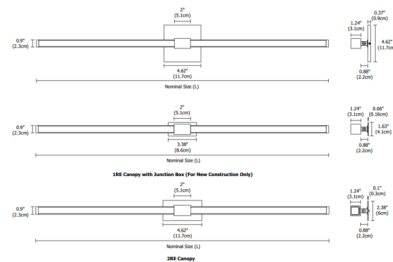

Description

The Tie Stix Wood Linear 2-Light Adjustable Warm Dim Wall Light with 4 Inch Square, 1 Inch Rectangle or 2 Inch Rectangle Canopy features a direct flat, milky white lens with 100 degree beam spread and an integral swivel for adjustability. Channel wood finish options include White Oak, Espresso, Walnut, Maple or Cherry. Canopy and hardware are offered in Satin Nickel, Chrome, Antique Bronze, Satin Black or White finish. Available in lengths from 15 to 69 inches. Includes 5 LED watts per foot available with Warm Dim 2700K or 3000K color temperature at 100 percent and dims down to 2000K color temperature. 4SQ canopy mounts to standard 4 inch square electrical box with round plaster ring. 2RE mounts to standard 4 inch electrical box with single gang plaster ring or single gang electrical box. 1RE mounts to Slim Profile Junction Box (included) in new construction applications. May be mounted in a vertical or horizontal position. Includes a 120V input, 24VDC Class 2 output, electronic low voltage LED power supply, dimmable with an ELV dimmer, sold separately. Product is built to order.

Specifications

COLOR Wood Walnut
 BODY FINISH Satin Nickel
 WATTAGE 6.3W
 DIMMER Low Voltage Electronic
 DIMENSIONS 15"W x 0.9"H x 2.12"D
 INTEGRATED LED MODULE 1x LED/6.25W/24V LED

Technical Information

LAMP LIFE 50000 hours
 COLOR RENDERING 92 CRI
 LAMP COLOR 3000K Warm Dim
 LUMENS/WATT 59.36
 LUMINOUS FLUX 371 lumens

Shown in satin nickel / wood walnut

27D and 30D

ORDERING CODE (NOMINAL SIZE)	WOOD CHANNEL OVERALL LENGTH (INCHES)	METAL CHANNEL OVERALL LENGTH (INCHES)
15	16.5	16.1
18	19.5	19.1
21	22.5	22.1
27	28.5	28.1
33	34.5	34.1
45	46.5	46.1
57	58.5	58.1
69	70.5	70.1