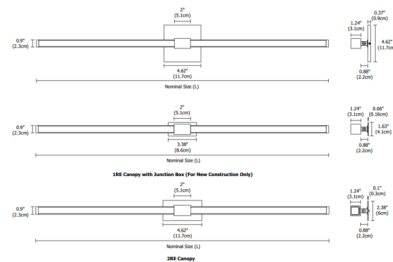

By PureEdge Lighting

Description

The Tie Stix Wood Linear 2-Light Adjustable Warm Dim Wall Light with 4 Inch Square, 1 Inch Rectangle or 2 Inch Rectangle Canopy features a direct flat, milky white lens with 100 degree beam spread and an integral swivel for adjustability. Channel wood finish options include White Oak, Espresso, Walnut, Maple or Cherry. Canopy and hardware are offered in Satin Nickel, Chrome, Antique Bronze, Satin Black or White finish. Available in lengths from 15 to 69 inches. Includes 5 LED watts per foot available with Warm Dim 2700K or 3000K color temperature at 100 percent and dims down to 2000K color temperature. 4SQ canopy mounts to standard 4 inch square electrical box with round plaster ring. 2RE mounts to standard 4 inch electrical box with single gang plaster ring or single gang electrical box. 1RE mounts to Slim Profile Junction Box (included) in new construction applications. May be mounted in a vertical or horizontal position. Includes a 120V input, 24VDC Class 2 output, electronic low voltage LED power supply, dimmable with an ELV dimmer, sold separately. Product is built to order.

Specifications

COLOR Wood Walnut
 BODY FINISH Satin Nickel
 WATTAGE 6.3W
 DIMMER Low Voltage Electronic
 DIMENSIONS 15"W x 0.9"H x 2.12"D
 INTEGRATED LED MODULE 1x LED/6.25W/24V LED

Technical Information

LAMP LIFE 50000 hours
 COLOR RENDERING 92 CRI
 LAMP COLOR 3000K Warm Dim
 LUMENS/WATT 59.36
 LUMINOUS FLUX 371 lumens

Shown in satin nickel / wood walnut

27D and 30D

ORDERING CODE (NOMINAL SIZE)	WOOD CHANNEL OVERALL LENGTH (INCHES)	METAL CHANNEL OVERALL LENGTH (INCHES)
15	16.5	16.1
18	19.5	19.1
21	22.5	22.1
27	28.5	28.1
33	34.5	34.1
45	46.5	46.1
57	58.5	58.1
69	70.5	70.1