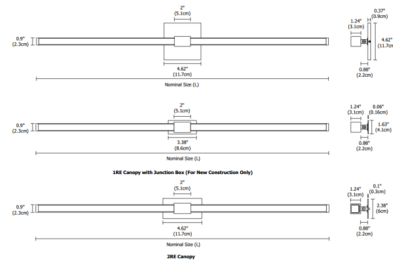

### Description

The Tie Stix Metal Linear 2-Light Adjustable Wall Light with a 4 Inch Square, 1 Inch Rectangle, or 2 Inch Rectangle Canopy features a direct flat, milky white lens with 100 degree beam spread and an integral swivel for adjustability. Metal channel finish options include Satin Nickel, Chrome, Antique Bronze, Satin Black or White. Canopy and hardware are offered in Satin Nickel, Chrome, Antique Bronze, Satin Black or White finish. Includes 5 watts LED per foot in a spectrum of color temperature options, including Warm Dim, and lengths from 15 to 70 inches. 4SQ canopy mounts to standard 4 inch square electrical box with round plaster ring. 2RE mounts to standard 4 inch electrical box with single gang plaster ring or single gang electrical box. 1RE mounts to Slim Profile Junction Box (included) in new construction applications. Tie Stix may be mounted horizontally or vertically. Includes a 120V input, 24VDC Class 2 output, electronic low voltage LED power supply, dimmable with an ELV dimmer, sold separately. Product is built to order.

### Specifications

COLOR . . . . . Antique Bronze  
 BODY FINISH . . . . . White  
 WATTAGE . . . . . 12.4W  
 DIMMER . . . . . Low Voltage Electronic  
 DIMENSIONS . . . . . 29"W x 0.9"H x 2.12"D  
 INTEGRATED LED MODULE . . . . . 1 x LED/12.42W/24V LED

Shown in satin black / antique bronze

22K, 27K, 30K, 35K, 40K and 57K

ORDERING CODE (NOMINAL SIZE)	WOOD CHANNEL OVERALL LENGTH (INCHES)	METAL CHANNEL OVERALL LENGTH (INCHES)
15	15.9	15.5
17	18.3	17.9
22	23.1	22.7
29	30.3	29.9
34	35.1	34.7
46	47.1	46.7
58	59.1	58.7
70	71.1	70.7