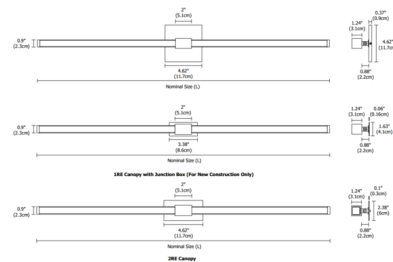

### Description

The Tie Stix Wood Linear 2-Light Adjustable Wall Light with a 4 Inch Square, 1 Inch Rectangle, or 2 Inch Rectangle Canopy features a direct flat, milky white lens with 100 degree beam spread and an integral swivel for adjustability. Available in lengths from 15 to 70 inches. Wood channel finish options include Cherry, Walnut, White Oak, Espresso and Maple. Canopy and hardware are offered in Satin Nickel, Chrome, Antique Bronze, Satin Black or White finish. Includes 5 watts LED per foot with a spectrum of color temperature options. 4SQ canopy mounts to standard 4 inch square electrical box with round plaster ring. 2RE mounts to standard 4 inch electrical box with single gang plaster ring or single gang electrical box. 1RE mounts to Slim Profile Junction Box (included) in new construction applications. Tie Stix may be mounted horizontally or vertically. Includes a 120V input, 24VDC Class 2 output, electronic low voltage LED power supply, dimmable with an ELV dimmer, sold separately. Product is built to order.

### Specifications

COLOR . . . . . Wood Maple  
 BODY FINISH . . . . . White  
 WATTAGE . . . . . 14.6W  
 DIMMER . . . . . Low Voltage Electronic  
 DIMENSIONS . . . . . 34"W x 0.9"H x 2.12"D  
 INTEGRATED LED MODULE . . . . . 1 x LED/14.63W/24V LED

### Technical Information

LAMP LIFE . . . . . 50000 hours  
 BEAM ANGLE . . . . . 100°  
 COLOR RENDERING . . . . . 92 CRI  
 LAMP COLOR . . . . . 2700K  
 LUMENS/WATT . . . . . 54.00  
 LUMINOUS FLUX . . . . . 790 lumens

Shown in satin black / wood maple

22K, 27K, 30K, 35K, 40K and 57K

ORDERING CODE (NOMINAL SIZE)	WOOD CHANNEL OVERALL LENGTH (INCHES)	METAL CHANNEL OVERALL LENGTH (INCHES)
15	15.9	15.5
17	18.3	17.9
22	23.1	22.7
29	30.3	29.9
34	35.1	34.7
46	47.1	46.7
58	59.1	58.7
70	71.1	70.7