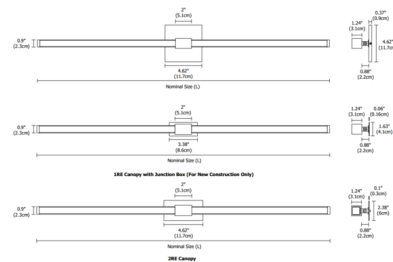

Description

The Tie Stix Metal Linear 2-Light Adjustable Wall Light with a 4 Inch Square, 1 Inch Rectangle, or 2 Inch Rectangle Canopy features a direct flat, milky white lens with 100 degree beam spread and an integral swivel for adjustability. Metal channel finish options include Satin Nickel, Chrome, Antique Bronze, Satin Black or White. Canopy and hardware are offered in Satin Nickel, Chrome, Antique Bronze, Satin Black or White finish. Includes 5 watts LED per foot in a spectrum of color temperature options, including Warm Dim, and lengths from 15 to 70 inches. 4SQ canopy mounts to standard 4 inch square electrical box with round plaster ring. 2RE mounts to standard 4 inch electrical box with single gang plaster ring or single gang electrical box. 1RE mounts to Slim Profile Junction Box (included) in new construction applications. Tie Stix may be mounted horizontally or vertically. Includes a 120V input, 24VDC Class 2 output, electronic low voltage LED power supply, dimmable with an ELV dimmer, sold separately. Product is built to order.

Specifications

COLOR Satin Nickel
 BODY FINISH Satin Nickel
 WATTAGE 14.5W
 DIMMER Low Voltage Electronic
 DIMENSIONS 34"W x 0.9"H x 2.12"D
 INTEGRATED LED MODULE 1 x LED/14.46W/24V LED

Technical Information

LAMP LIFE 50000 hours
 BEAM ANGLE 100°
 COLOR RENDERING 92 CRI
 LAMP COLOR 3000K
 LUMENS/WATT 54.01
 LUMINOUS FLUX 781 lumens

Shown in satin black / satin nickel

22K, 27K, 30K, 35K, 40K and 57K

ORDERING CODE (NOMINAL SIZE)	WOOD CHANNEL OVERALL LENGTH (INCHES)	METAL CHANNEL OVERALL LENGTH (INCHES)
15	15.9	15.5
17	18.3	17.9
22	23.1	22.7
29	30.3	29.9
34	35.1	34.7
46	47.1	46.7
58	59.1	58.7
70	71.1	70.7