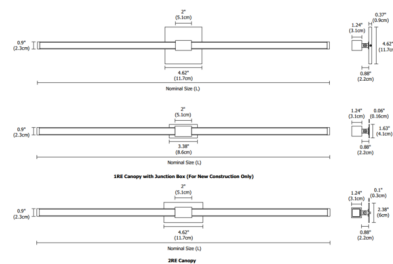

By PureEdge Lighting

Description

The Tie Stix Metal Linear 2-Light Adjustable Warm Dim Wall Light with 4 Inch Square, 1 Inch Rectangle or 2 Inch Rectangle Canopy features a direct flat, milky white lens with 100 degree beam spread and an integral swivel for adjustability. Available in lengths from 15 to 69 inches. Includes 5 watts LED per foot available with Warm Dim 2700K or 3000K color temperature at 100 percent and dims down to 2000K color temperature. 4SQ canopy mounts to standard 4 inch square electrical box with round plaster ring. 2RE mounts to standard 4 inch electrical box with single gang plaster ring or single gang electrical box. 1RE mounts to Slim Profile Junction Box (included) in new construction applications. Tie Stix may be mounted in a horizontal or vertical position. Includes a 120V input, 24VDC Class 2 output, electronic low voltage LED power supply, dimmable with an ELV dimmer, sold separately. Product built to order.

Specifications

COLOR Chrome
 BODY FINISH Chrome
 WATTAGE 19.2W
 DIMMER Low Voltage Electronic
 DIMENSIONS 45"W x 0.9"H x 2.12"D
 INTEGRATED LED MODULE 1x LED/19.21W/24V LED

Technical Information

LAMP LIFE 50000 hours
 COLOR RENDERING 92 CRI
 LAMP COLOR 3000K Warm Dim
 LUMENS/WATT 53.98
 LUMINOUS FLUX 1037 lumens

Shown in chrome / chrome

27D and 30D

ORDERING CODE (NOMINAL SIZE)	WOOD CHANNEL OVERALL LENGTH (INCHES)	METAL CHANNEL OVERALL LENGTH (INCHES)
15	16.5	16.1
18	19.5	19.1
21	22.5	22.1
27	28.5	28.1
33	34.5	34.1
45	46.5	46.1
57	58.5	58.1
69	70.5	70.1