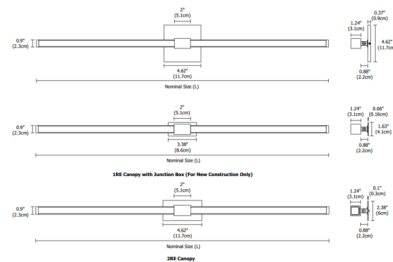

Description

The Tie Stix Metal Linear 2-Light Adjustable Wall Light with a 4 Inch Square, 1 Inch Rectangle, or 2 Inch Rectangle Canopy features a direct flat, milky white lens with 100 degree beam spread and an integral swivel for adjustability. Metal channel finish options include Satin Nickel, Chrome, Antique Bronze, Satin Black or White. Canopy and hardware are offered in Satin Nickel, Chrome, Antique Bronze, Satin Black or White finish. Includes 5 watts LED per foot in a spectrum of color temperature options, including Warm Dim, and lengths from 15 to 70 inches. 4SQ canopy mounts to standard 4 inch square electrical box with round plaster ring. 2RE mounts to standard 4 inch electrical box with single gang plaster ring or single gang electrical box. 1RE mounts to Slim Profile Junction Box (included) in new construction applications. Tie Stix may be mounted horizontally or vertically. Includes a 120V input, 24VDC Class 2 output, electronic low voltage LED power supply, dimmable with an ELV dimmer, sold separately. Product is built to order.

Specifications

COLOR Chrome
 BODY FINISH Satin Nickel
 WATTAGE 29.5W
 DIMMER Low Voltage Electronic
 DIMENSIONS 70"W x 0.9"H x 2.12"D
 INTEGRATED LED MODULE 1 x LED/29.46W/24V LED

Technical Information

LAMP LIFE 50000 hours
 COLOR RENDERING 85 CRI
 LAMP COLOR 3500K
 LUMENS/WATT 54.01
 LUMINOUS FLUX 1591 lumens

Shown in satin black / chrome

22K, 27K, 30K, 35K, 40K and 57K

ORDERING CODE (NOMINAL SIZE)	WOOD CHANNEL OVERALL LENGTH (INCHES)	METAL CHANNEL OVERALL LENGTH (INCHES)
15	15.9	15.5
17	18.3	17.9
22	23.1	22.7
29	30.3	29.9
34	35.1	34.7
46	47.1	46.7
58	59.1	58.7
70	71.1	70.7