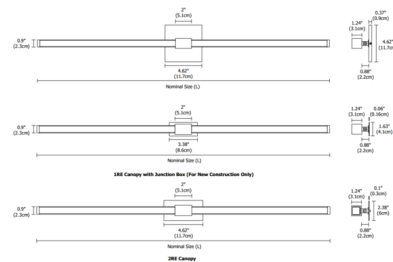

### Description

The Tie Stix Metal Linear 2-Light Adjustable Warm Dim Wall Light with 4 Inch Square, 1 Inch Rectangle or 2 Inch Rectangle Canopy features a direct flat, milky white lens with 100 degree beam spread and an integral swivel for adjustability. Available in lengths from 15 to 69 inches. Includes 5 watts LED per foot available with Warm Dim 2700K or 3000K color temperature at 100 percent and dims down to 2000K color temperature. 4SQ canopy mounts to standard 4 inch square electrical box with round plaster ring. 2RE mounts to standard 4 inch electrical box with single gang plaster ring or single gang electrical box. 1RE mounts to Slim Profile Junction Box (included) in new construction applications. Tie Stix may be mounted in a horizontal or vertical position. Includes a 120V input, 24VDC Class 2 output, electronic low voltage LED power supply, dimmable with an ELV dimmer, sold separately. Product built to order.

### Specifications

COLOR . . . . . Satin Black  
 BODY FINISH . . . . . Satin Black  
 WATTAGE . . . . . 6.7W  
 DIMMER . . . . . Low Voltage Electronic  
 DIMENSIONS . . . . . 15"W x 2.38"H x 2.22"D  
 INTEGRATED LED MODULE . . . . . 1 x LED/6.71W/24V LED

Shown in satin black / satin black

27D and 30D

ORDERING CODE (NOMINAL SIZE)	WOOD CHANNEL OVERALL LENGTH (INCHES)	METAL CHANNEL OVERALL LENGTH (INCHES)
15	16.5	16.1
18	19.5	19.1
21	22.5	22.1
27	28.5	28.1
33	34.5	34.1
45	46.5	46.1
57	58.5	58.1
69	70.5	70.1