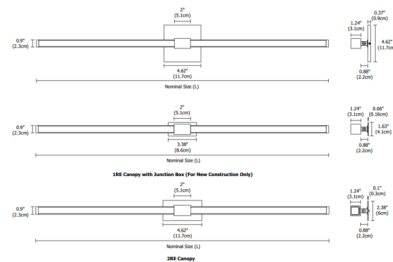

By PureEdge Lighting

Description

The Tie Stix Wood Linear 2-Light Adjustable Warm Dim Wall Light with 4 Inch Square, 1 Inch Rectangle or 2 Inch Rectangle Canopy features a direct flat, milky white lens with 100 degree beam spread and an integral swivel for adjustability. Channel wood finish options include White Oak, Espresso, Walnut, Maple or Cherry. Canopy and hardware are offered in Satin Nickel, Chrome, Antique Bronze, Satin Black or White finish. Available in lengths from 15 to 69 inches. Includes 5 LED watts per foot available with Warm Dim 2700K or 3000K color temperature at 100 percent and dims down to 2000K color temperature. 4SQ canopy mounts to standard 4 inch square electrical box with round plaster ring. 2RE mounts to standard 4 inch electrical box with single gang plaster ring or single gang electrical box. 1RE mounts to Slim Profile Junction Box (included) in new construction applications. May be mounted in a vertical or horizontal position. Includes a 120V input, 24VDC Class 2 output, electronic low voltage LED power supply, dimmable with an ELV dimmer, sold separately. Product is built to order.

Specifications

COLOR Wood Cherry
 BODY FINISH Chrome
 WATTAGE 6.9W
 DIMMER Low Voltage Electronic
 DIMENSIONS 15"W x 2.38"H x 2.22"D
 INTEGRATED LED MODULE 1x LED/6.88W/24V LED

Technical Information

LAMP LIFE 50000 hours
 COLOR RENDERING 92 CRI
 LAMP COLOR 2700K Warm Dim
 LUMENS/WATT 53.92
 LUMINOUS FLUX 371 lumens

Shown in satin black / wood cherry

37D and 30D

| ORDERING CODE (NOMINAL SIZE) | WOOD CHANNEL OVERALL LENGTH (INCHES) | METAL CHANNEL OVERALL LENGTH (INCHES) |
|------------------------------|--------------------------------------|---------------------------------------|
| 15 | 16.5 | 16.1 |
| 18 | 19.5 | 19.1 |
| 21 | 22.5 | 22.1 |
| 27 | 28.5 | 28.1 |
| 33 | 34.5 | 34.1 |
| 45 | 46.5 | 46.1 |
| 57 | 58.5 | 58.1 |
| 69 | 70.5 | 70.1 |