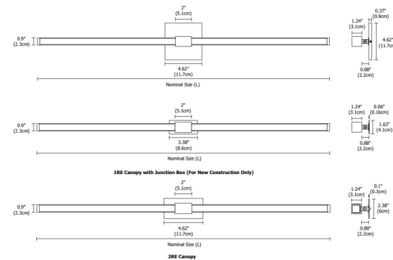

Description

The Tie Stix Metal Linear 2-Light Adjustable Wall Light with a 4 Inch Square, 1 Inch Rectangle, or 2 Inch Rectangle Canopy features a direct flat, milky white lens with 100 degree beam spread and an integral swivel for adjustability. Metal channel finish options include Satin Nickel, Chrome, Antique Bronze, Satin Black or White. Canopy and hardware are offered in Satin Nickel, Chrome, Antique Bronze, Satin Black or White finish. Includes 5 watts LED per foot in a spectrum of color temperature options, including Warm Dim, and lengths from 15 to 70 inches. 4SQ canopy mounts to standard 4 inch square electrical box with round plaster ring. 2RE mounts to standard 4 inch electrical box with single gang plaster ring or single gang electrical box. 1RE mounts to Slim Profile Junction Box (included) in new construction applications. Tie Stix may be mounted horizontally or vertically. Includes a 120V input, 24VDC Class 2 output, electronic low voltage LED power supply, dimmable with an ELV dimmer, sold separately. Product is built to order.

Specifications

COLOR Satin Black
 BODY FINISH White
 WATTAGE 6.5W
 DIMMER Low Voltage Electronic
 DIMENSIONS 15"W x 2.38"H x 2.22"D
 INTEGRATED LED MODULE 1 x LED/6.5W/24V LED

Technical Information

LAMP LIFE 50000 hours
 BEAM ANGLE 100°
 COLOR RENDERING 92 CRI
 LAMP COLOR 2700K
 LUMENS/WATT 54.00
 LUMINOUS FLUX 351 lumens

Shown in white / satin black

22K, 27K, 30K, 35K, 40K and 57K

ORDERING CODE (NOMINAL SIZE)	WOOD CHANNEL OVERALL LENGTH (INCHES)	METAL CHANNEL OVERALL LENGTH (INCHES)
15	15.9	15.5
17	18.3	17.9
22	23.1	22.7
29	30.3	29.9
34	35.1	34.7
46	47.1	46.7
58	59.1	58.7
70	71.1	70.7