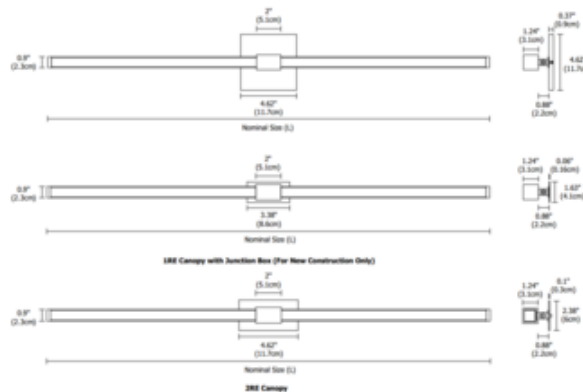

DESIGNER Gregory Kay
BRAND PureEdge Lighting

DESCRIPTION

Tie Stix Metal Horizontal 2-Light Adjustable Wall Light with 2 Inch Rectangle, 1 Inch Rectangle, or 4 Inch Square Canopy features a direct flat, milky white lens with 100 degree beam spread and an integral swivel for adjustability. Metal channel finish options include Satin Nickel, Chrome, Antique Bronze, Satin Black or White. Canopy and hardware are offered in Satin Nickel, Chrome, Antique Bronze, Satin Black or White finish. Includes 5 watts LED per foot in a spectrum of color temperature options, including Warm Dim, and lengths from 15 to 70 inches. 4SQ canopy mounts to standard 4 inch square electrical box with round plaster ring. 2RE mounts to standard 4 inch electrical box with single gang plaster ring or single gang electrical box. 1RE mounts to Slim Profile Junction Box (included) in new construction applications. Power supply fits inside electrical box. Includes a 120V input, 24VDC Class 2 output, electronic low voltage LED power supply, dimmable with an ELV dimmer: Legrand Adorne ADTP703TU, Lutron Diva DVELV-300P, Lutron Skylark SELV-300P, Lutron Maestro MAELV-600, or Radio Ra 2), sold separately. ETL listed. ADA compliant. Suitable for damp locations. 5 year warranty. Product is built to order.

Shown in: White / Satin Black

SHADE COLOR Satin Black
BODY FINISH White
WATTAGE 6.5W
DIMMER Low Voltage Electronic
DIMENSIONS 15"W x 2.38"H x 2.22"D
LAMP 1 x LED/6.5W/24V LED

Technical Information

LUMINOUS FLUX 351 lumens
LUMENS/WATT 54.00
LAMP COLOR 2700 K
COLOR RENDERING 92 CRI

ITEM NUMBER EDG524337

22K, 27K, 30K, 35K, 40K and 57K

ORDERING CODE (NOMINAL SIZE)	WOOD CHANNEL OVERALL LENGTH (INCHES)	METAL CHANNEL OVERALL LENGTH (INCHES)
15	15.9	15.5
17	18.3	17.9
22	23.1	22.7
29	30.3	29.9
34	35.1	34.7
46	47.1	46.7
58	59.1	58.7
70	71.1	70.7