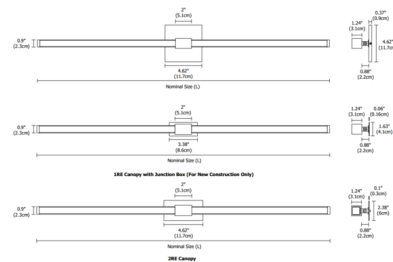

Description

The Tie Stix Metal Linear 2-Light Adjustable Wall Light with a 4 Inch Square, 1 Inch Rectangle, or 2 Inch Rectangle Canopy features a direct flat, milky white lens with 100 degree beam spread and an integral swivel for adjustability. Metal channel finish options include Satin Nickel, Chrome, Antique Bronze, Satin Black or White. Canopy and hardware are offered in Satin Nickel, Chrome, Antique Bronze, Satin Black or White finish. Includes 5 watts LED per foot in a spectrum of color temperature options, including Warm Dim, and lengths from 15 to 70 inches. 4SQ canopy mounts to standard 4 inch square electrical box with round plaster ring. 2RE mounts to standard 4 inch electrical box with single gang plaster ring or single gang electrical box. 1RE mounts to Slim Profile Junction Box (included) in new construction applications. Tie Stix may be mounted horizontally or vertically. Includes a 120V input, 24VDC Class 2 output, electronic low voltage LED power supply, dimmable with an ELV dimmer, sold separately. Product is built to order.

Specifications

COLOR Satin Black
 BODY FINISH White
 WATTAGE 6.5W
 DIMMER Low Voltage Electronic
 DIMENSIONS 15"W x 2.38"H x 2.22"D
 INTEGRATED LED MODULE 1 x LED/6.5W/24V LED

Technical Information

LAMP LIFE 50000 hours
 BEAM ANGLE 100°
 COLOR RENDERING 92 CRI
 LAMP COLOR 2700K
 LUMENS/WATT 54.00
 LUMINOUS FLUX 351 lumens

Shown in white / satin black

22K, 27K, 30K, 35K, 40K and 57K

| ORDERING CODE (NOMINAL SIZE) | WOOD CHANNEL OVERALL LENGTH (INCHES) | METAL CHANNEL OVERALL LENGTH (INCHES) |
|------------------------------|--------------------------------------|---------------------------------------|
| 15 | 15.9 | 15.5 |
| 17 | 18.3 | 17.9 |
| 22 | 23.1 | 22.7 |
| 29 | 30.3 | 29.9 |
| 34 | 35.1 | 34.7 |
| 46 | 47.1 | 46.7 |
| 58 | 59.1 | 58.7 |
| 70 | 71.1 | 70.7 |