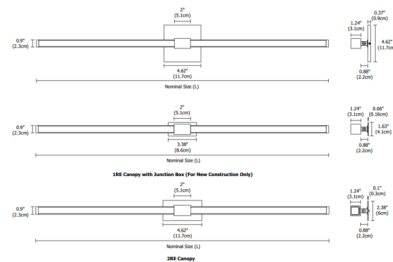

Description

The Tie Stix Wood Linear 2-Light Adjustable Warm Dim Wall Light with 4 Inch Square, 1 Inch Rectangle or 2 Inch Rectangle Canopy features a direct flat, milky white lens with 100 degree beam spread and an integral swivel for adjustability. Channel wood finish options include White Oak, Espresso, Walnut, Maple or Cherry. Canopy and hardware are offered in Satin Nickel, Chrome, Antique Bronze, Satin Black or White finish. Available in lengths from 15 to 69 inches. Includes 5 LED watts per foot available with Warm Dim 2700K or 3000K color temperature at 100 percent and dims down to 2000K color temperature. 4SQ canopy mounts to standard 4 inch square electrical box with round plaster ring. 2RE mounts to standard 4 inch electrical box with single gang plaster ring or single gang electrical box. 1RE mounts to Slim Profile Junction Box (included) in new construction applications. May be mounted in a vertical or horizontal position. Includes a 120V input, 24VDC Class 2 output, electronic low voltage LED power supply, dimmable with an ELV dimmer, sold separately. Product is built to order.

Specifications

COLOR Wood Espresso
 BODY FINISH Satin Black
 WATTAGE 6.9W
 DIMMER Low Voltage Electronic
 DIMENSIONS 15"W x 2.38"H x 2.22"D
 INTEGRATED LED MODULE 1x LED/6.88W/24V LED

Technical Information

LAMP LIFE 50000 hours
 COLOR RENDERING 92 CRI
 LAMP COLOR 3000K Warm Dim
 LUMENS/WATT 53.92
 LUMINOUS FLUX 371 lumens

Shown in satin black / wood espresso

27D and 30D

ORDERING CODE (NOMINAL SIZE)	WOOD CHANNEL OVERALL LENGTH (INCHES)	METAL CHANNEL OVERALL LENGTH (INCHES)
15	16.5	16.1
18	19.5	19.1
21	22.5	22.1
27	28.5	28.1
33	34.5	34.1
45	46.5	46.1
57	58.5	58.1
69	70.5	70.1