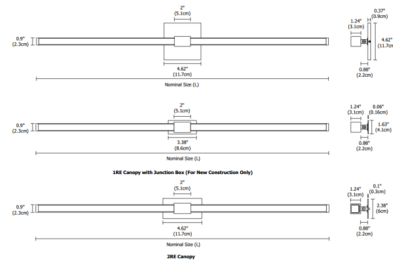

Description

The Tie Stix Wood Linear 2-Light Adjustable Warm Dim Wall Light with 4 Inch Square, 1 Inch Rectangle or 2 Inch Rectangle Canopy features a direct flat, milky white lens with 100 degree beam spread and an integral swivel for adjustability. Channel wood finish options include White Oak, Espresso, Walnut, Maple or Cherry. Canopy and hardware are offered in Satin Nickel, Chrome, Antique Bronze, Satin Black or White finish. Available in lengths from 15 to 69 inches. Includes 5 LED watts per foot available with Warm Dim 2700K or 3000K color temperature at 100 percent and dims down to 2000K color temperature. 4SQ canopy mounts to standard 4 inch square electrical box with round plaster ring. 2RE mounts to standard 4 inch electrical box with single gang plaster ring or single gang electrical box. 1RE mounts to Slim Profile Junction Box (included) in new construction applications. May be mounted in a vertical or horizontal position. Includes a 120V input, 24VDC Class 2 output, electronic low voltage LED power supply, dimmable with an ELV dimmer, sold separately. Product is built to order.

Specifications

COLOR Wood White Oak
 BODY FINISH Antique Bronze
 WATTAGE 6.9W
 DIMMER Low Voltage Electronic
 DIMENSIONS 15"W x 2.38"H x 2.22"D
 INTEGRATED LED MODULE 1x LED/6.88W/24V LED

Technical Information

LAMP LIFE 50000 hours
 COLOR RENDERING 92 CRI
 LAMP COLOR 3000K Warm Dim
 LUMENS/WATT 53.92
 LUMINOUS FLUX 371 lumens

Shown in antique bronze / wood white oak

37D and 30D

ORDERING CODE (NOMINAL SIZE)	WOOD CHANNEL OVERALL LENGTH (INCHES)	METAL CHANNEL OVERALL LENGTH (INCHES)
15	16.5	16.1
18	19.5	19.1
21	22.5	22.1
27	28.5	28.1
33	34.5	34.1
45	46.5	46.1
57	58.5	58.1
69	70.5	70.1