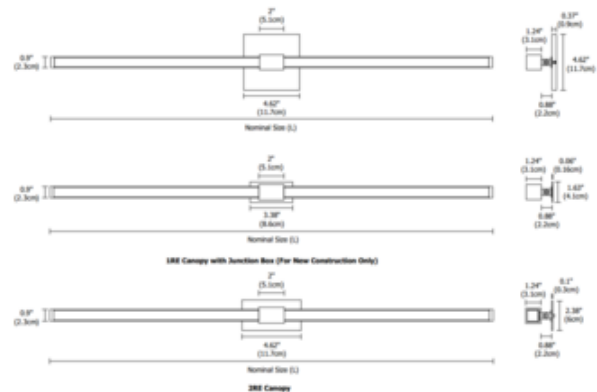

**DESIGNER**

Gregory Kay

**BRAND**

PureEdge Lighting

**DESCRIPTION**

Tie Stix Wood Horizontal 2-Light Adjustable Warm Dim Wall Light with 4 Inch Square, 1 Inch Rectangle or 2 Inch Rectangle Canopy features a direct flat, milky white lens with 100 degree beam spread and an integral swivel for adjustability. Available in lengths from 15 to 69 inches. Channel wood finish options include White Oak, Espresso, Walnut, Maple or Cherry. Canopy and hardware are offered in Satin Nickel, Chrome, Antique Bronze, Satin Black or White finish. Includes 5 LED watts per foot available with Warm Dim 2700K or 3000K color temperature at 100 percent and dims down to 2000K color temperature. 4SQ canopy mounts to standard 4 inch square electrical box with round plaster ring. 2RE mounts to standard 4 inch electrical box with single gang plaster ring or single gang electrical box. 1RE mounts to Slim Profile Junction Box (included) in new construction applications. Includes a 120V input, 24VDC Class 2 output, electronic low voltage LED power supply, dimmable with an ELV dimmer: Legrand Adorne ADTP703TU, Lutron Diva DVELV-300P, Lutron Skylark SELV-300P, Lutron Maestro MAELV-600, or Radio Ra 2), sold separately. ETL listed. ADA compliant. Suitable for damp locations. 5 year warranty. Product is built to order.

Shown in: Antique Bronze / Wood White Oak

<b>SHADE COLOR</b>	Wood White Oak
<b>BODY FINISH</b>	Antique Bronze
<b>WATTAGE</b>	6.88W
<b>DIMMER</b>	Low Voltage Electronic
<b>DIMENSIONS</b>	15"W x 2.38"H x 2.22"D
<b>LAMP</b>	1 x LED/6.88W/24V LED

*Technical Information*

<b>LUMINOUS FLUX</b>	371 lumens
<b>LUMENS/WATT</b>	53.92
<b>LAMP COLOR</b>	30 K
<b>COLOR RENDERING</b>	92 CRI

ITEM NUMBER EDG524406

**270 and 300**

ORDERING CODE (NOMINAL SIZE)	WOOD CHANNEL OVERALL LENGTH (INCHES)	METAL CHANNEL OVERALL LENGTH (INCHES)
15	16.5	16.1
18	19.5	19.1
21	22.5	22.1
27	28.5	28.1
33	34.5	34.1
45	46.5	46.1
57	58.5	58.1
69	70.5	70.1