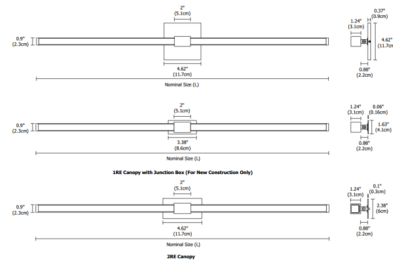

Description

The Tie Stix Wood Linear 2-Light Adjustable Warm Dim Wall Light with 4 Inch Square, 1 Inch Rectangle or 2 Inch Rectangle Canopy features a direct flat, milky white lens with 100 degree beam spread and an integral swivel for adjustability. Channel wood finish options include White Oak, Espresso, Walnut, Maple or Cherry. Canopy and hardware are offered in Satin Nickel, Chrome, Antique Bronze, Satin Black or White finish. Available in lengths from 15 to 69 inches. Includes 5 LED watts per foot available with Warm Dim 2700K or 3000K color temperature at 100 percent and dims down to 2000K color temperature. 4SQ canopy mounts to standard 4 inch square electrical box with round plaster ring. 2RE mounts to standard 4 inch electrical box with single gang plaster ring or single gang electrical box. 1RE mounts to Slim Profile Junction Box (included) in new construction applications. May be mounted in a vertical or horizontal position. Includes a 120V input, 24VDC Class 2 output, electronic low voltage LED power supply, dimmable with an ELV dimmer, sold separately. Product is built to order.

Specifications

COLOR Wood White Oak
 BODY FINISH Antique Bronze
 WATTAGE 6.9W
 DIMMER Low Voltage Electronic
 DIMENSIONS 15"W x 2.38"H x 2.22"D
 INTEGRATED LED MODULE 1x LED/6.88W/24V LED

Technical Information

LAMP LIFE 50000 hours
 COLOR RENDERING 92 CRI
 LAMP COLOR 3000K Warm Dim
 LUMENS/WATT 53.92
 LUMINOUS FLUX 371 lumens

Shown in antique bronze / wood white oak

27D and 30D

ORDERING CODE (NOMINAL SIZE)	WOOD CHANNEL OVERALL LENGTH (INCHES)	METAL CHANNEL OVERALL LENGTH (INCHES)
15	16.5	16.1
18	19.5	19.1
21	22.5	22.1
27	28.5	28.1
33	34.5	34.1
45	46.5	46.1
57	58.5	58.1
69	70.5	70.1