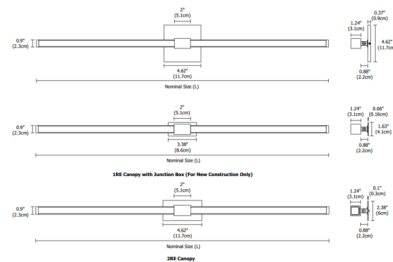

Description

The Tie Stix Metal Linear 2-Light Adjustable Wall Light with a 4 Inch Square, 1 Inch Rectangle, or 2 Inch Rectangle Canopy features a direct flat, milky white lens with 100 degree beam spread and an integral swivel for adjustability. Metal channel finish options include Satin Nickel, Chrome, Antique Bronze, Satin Black or White. Canopy and hardware are offered in Satin Nickel, Chrome, Antique Bronze, Satin Black or White finish. Includes 5 watts LED per foot in a spectrum of color temperature options, including Warm Dim, and lengths from 15 to 70 inches. 4SQ canopy mounts to standard 4 inch square electrical box with round plaster ring. 2RE mounts to standard 4 inch electrical box with single gang plaster ring or single gang electrical box. 1RE mounts to Slim Profile Junction Box (included) in new construction applications. Tie Stix may be mounted horizontally or vertically. Includes a 120V input, 24VDC Class 2 output, electronic low voltage LED power supply, dimmable with an ELV dimmer, sold separately. Product is built to order.

Specifications

COLOR Satin Nickel
 BODY FINISH Chrome
 WATTAGE 12.4W
 DIMMER Low Voltage Electronic
 DIMENSIONS 29"W x 2.38"H x 2.22"D
 INTEGRATED LED MODULE 1 x LED/12.42W/24V LED

Technical Information

LAMP LIFE 50000 hours
 COLOR RENDERING 85 CRI
 LAMP COLOR 3500K
 LUMENS/WATT 54.03
 LUMINOUS FLUX 671 lumens

Shown in satin black / satin nickel

22K, 27K, 30K, 35K, 40K and 57K

ORDERING CODE (NOMINAL SIZE)	WOOD CHANNEL OVERALL LENGTH (INCHES)	METAL CHANNEL OVERALL LENGTH (INCHES)
15	15.9	15.5
17	18.3	17.9
22	23.1	22.7
29	30.3	29.9
34	35.1	34.7
46	47.1	46.7
58	59.1	58.7
70	71.1	70.7