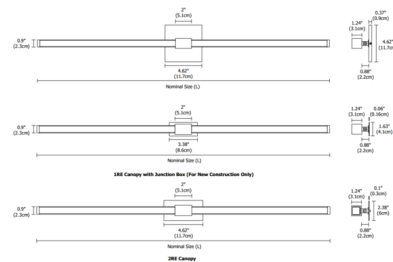

Description

The Tie Stix Metal Linear 2-Light Adjustable Wall Light with a 4 Inch Square, 1 Inch Rectangle, or 2 Inch Rectangle Canopy features a direct flat, milky white lens with 100 degree beam spread and an integral swivel for adjustability. Metal channel finish options include Satin Nickel, Chrome, Antique Bronze, Satin Black or White. Canopy and hardware are offered in Satin Nickel, Chrome, Antique Bronze, Satin Black or White finish. Includes 5 watts LED per foot in a spectrum of color temperature options, including Warm Dim, and lengths from 15 to 70 inches. 4SQ canopy mounts to standard 4 inch square electrical box with round plaster ring. 2RE mounts to standard 4 inch electrical box with single gang plaster ring or single gang electrical box. 1RE mounts to Slim Profile Junction Box (included) in new construction applications. Tie Stix may be mounted horizontally or vertically. Includes a 120V input, 24VDC Class 2 output, electronic low voltage LED power supply, dimmable with an ELV dimmer, sold separately. Product is built to order.

Specifications

COLOR Antique Bronze
 BODY FINISH Antique Bronze
 WATTAGE 12.4W
 DIMMER Low Voltage Electronic
 DIMENSIONS 29"W x 2.38"H x 2.22"D
 INTEGRATED LED MODULE 1 x LED/12.42W/24V LED

Technical Information

LAMP LIFE 50000 hours
 COLOR RENDERING 85 CRI
 LAMP COLOR 3500K
 LUMENS/WATT 54.03
 LUMINOUS FLUX 671 lumens

Shown in satin black / antique bronze

22K, 27K, 30K, 35K, 40K and 57K

ORDERING CODE (NOMINAL SIZE)	WOOD CHANNEL OVERALL LENGTH (INCHES)	METAL CHANNEL OVERALL LENGTH (INCHES)
15	15.9	15.5
17	18.3	17.9
22	23.1	22.7
29	30.3	29.9
34	35.1	34.7
46	47.1	46.7
58	59.1	58.7
70	71.1	70.7