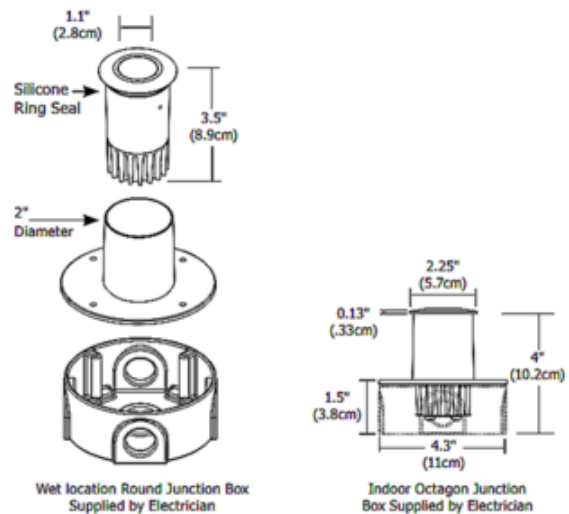

DESIGNER

Gregory Kay

BRAND

PureEdge Lighting

DESCRIPTION

Port LED Round Wall/Floor Recessed fixture includes high powered warm white light with 3.5 watts, 12VAC LED, Warm White 3029K color temperature, 80CRI, 95 lumens. 70 percent lumen maintenance based on 50,000 hours of operation. Features a 16 degree precise focus, tempered glass lens with a marine-grade aluminum bevel edge trim in Satin Aluminum. Available with a round or square beveled edge. The Port LED is outdoor-rated using a wet location electrical box or indoor using a standard octagon electrical box, sold separately. The trim accepts dichroic color filters when used with PORT-LL(H) accessory, sold separately. Compatible remote power supplies include electronic low voltage TE-60L-12, or magnetic low voltage T-150-12 or T-300-12. Can dim down to 30 percent without flickering using low voltage electronic or magnetic dimmer, depending on transformer type used. Required junction box cover, wood spring clips (for installation in wood), and remote transformer, sold separately. Rated for wet locations when used with a wet location electrical box. ETL listed. Fixture includes a 5 year warranty.

Shown in: Satin Aluminum

SHADE COLOR	N/A
BODY FINISH	Satin Aluminum
WATTAGE	3.5W
DIMMER	Dimmable
DIMENSIONS	2.25"W x 4"D
LAMP	1 x LED/3.5W/12V LED

Technical Information

LUMINOUS FLUX	95 lumens
LUMENS/WATT	27.14
LAMP COLOR	3029 K
COLOR RENDERING	80 CRI

ITEM NUMBER EDG52540

COMPANY	PROJECT	FIXTURE TYPE	APPROVED BY	DATE