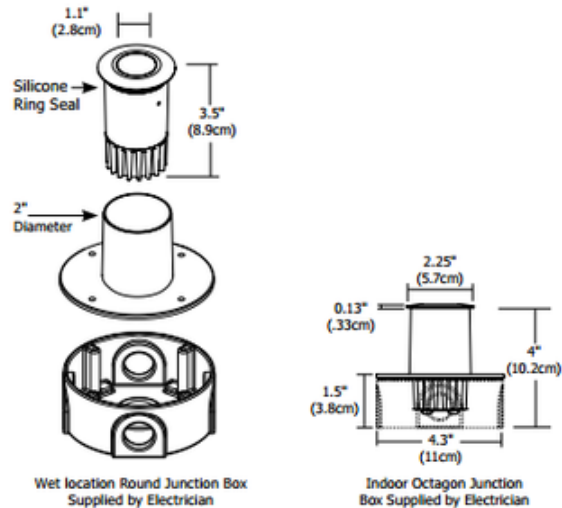

Port LED Round Wall/Floor Recessed

Shown in: Satin Aluminum

List Price: \$259.00
 Our Price: \$207.20

Shade Color: N/A
 Body Finish: Satin Aluminum
 Lamp: 1 x LED/3.5W/12V LED
 Wattage: 3.5W
 Dimmer: Dimmable
 Dimensions: 2.25"W x 4"D

Technical Information
 Luminous Flux: 95 lumens
 Lumens/Watt: 27.14
 Lamp Color: 3029 K
 Color Rendering: 80 CRI
 Lamp Life: 50000 hours

Designer: Gregory Kay

Description:

Port LED Round Wall/Floor Recessed fixture includes high powered warm white light with 3.5 watts, 12VAC LED, Warm White 3029K color temperature, 80CRI, 95 lumens. 70 percent lumen maintenance based on 50,000 hours of operation. Features a 16 degree precise focus, tempered glass lens with a marine-grade aluminum bevel edge trim in Satin Aluminum. Available with a round or square beveled edge. The Port LED is outdoor-rated using a wet location electrical box or indoor using a standard octagon electrical box, sold separately. The trim accepts dichroic color filters when used with PORT-LL(H) accessory, sold separately. Compatible remote power supplies include electronic low voltage TE-60L-12, or magnetic low voltage T-150-12 or T-300-12. Can dim down to 30 percent without flickering using low voltage electronic or magnetic dimmer, depending on transformer type used. Required junction box cover, wood spring clips, and remote transformer, sold separately. Rated for wet locations when used with a wet location electrical box. ETL listed. Fixture includes a 5 year warranty.

Product Number: EDG52540			
Company:		Fixture Type:	Date: Apr 23, 2018
Project:		Approved By:	

#1200ES-PORTRDH-005L1-GLSA

Fax: (773) 883-6131

Phone: 866-954-4489

Address: 1718 W. Fullerton Ave. Chicago IL 60614