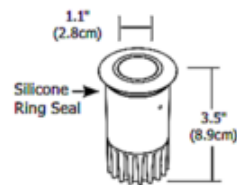

Wet location Round Junction Box Supplied by Electrician