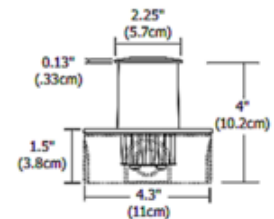

Indoor Octagon Junction Box Supplied by Electrician

COMPANY	PROJECT	FIXTURE TYPE	APPROVED BY	DATE