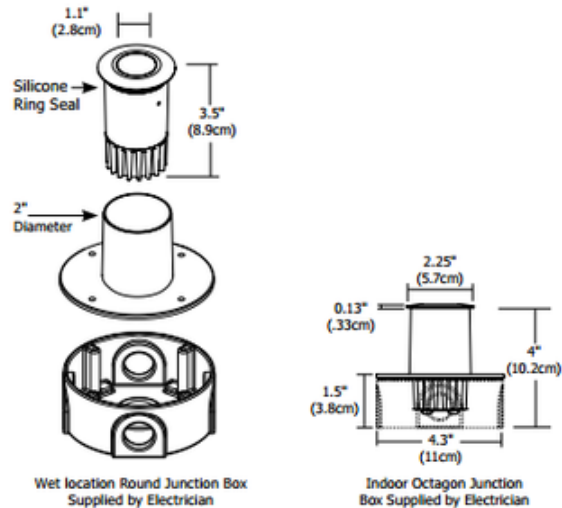

Port LED Square Wall/Floor Recessed

Shown in: Satin Aluminum

List Price: \$259.00
Our Price: \$207.20

Shade Color: N/A
Body Finish: Satin Aluminum
Lamp: 1 x LED/3.5W/12V LED
Wattage: 3.5W
Dimmer: Dimmable
Dimensions: 2.25"W x 4"D

Technical Information
Luminous Flux: 95 lumens
Lumens/Watt: 27.14
Lamp Color: 3029 K
Color Rendering: 80 CRI
Lamp Life: 50000 hours

Designer: Gregory Kay

Description:

Port LED Square Wall/Floor Recessed fixture includes high powered warm white light with 3.5 watts, 12VAC LED, Warm White 3029K color temperature, 80CRI, 95 lumens. 70 percent lumen maintenance based on 50,000 hours of operation. Features a 16 degree precise focus, tempered glass lens with a marine-grade aluminum bevel edge trim in Satin Aluminum. Available with a round or square beveled edge. The Port LED is outdoor-rated using a wet location electrical box or indoor using a standard octagon electrical box, sold separately. The trim accepts dichroic color filters when used with PORT-LL(H) accessory, sold separately. Compatible remote power supplies include electronic low voltage TE-60L-12, or magnetic low voltage T-150-12 or T-300-12. Can be dimmed down to 30 percent without flickering using low voltage electronic or magnetic dimmer, depending on transformer type used. Required junction box cover, wood spring clips, and remote transformer, sold separately. Rated for wet locations when used with a wet location electrical box. ETL listed. Fixture includes a 5 year warranty.

Product Number: EDG52541			
Company:		Fixture Type:	Date: Mar 23, 2018
Project:		Approved By:	

#1200ES-PORTSQH-005L1-GLSA

Fax: (773) 883-6131

Phone: 866-954-4489

Address: 1718 W. Fullerton Ave. Chicago IL 60614