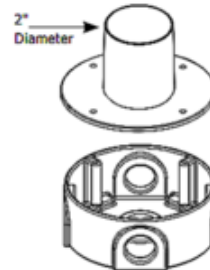

Wet location Round Junction Box Supplied by Electrician