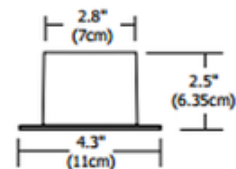

SPEC # EDG52543

COMPANY	PROJECT	FIXTURE TYPE	APPROVED BY	DATE