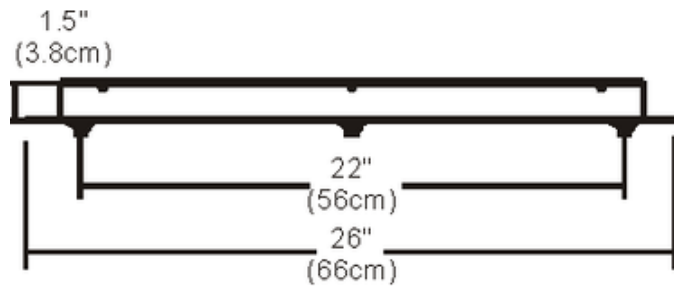

# Fast Jack Linear 3 Port Canopy

**Description:**

Fast Jack Linear 3 Port Canopy features three Fast Jack ports and mounts to a standard 4 inch electrical box with plaster ring or an octagon box. Maximum load per port is 12 volt & 75 watts, for a total of 225 watts. Dimmable with an electronic low voltage dimmer. ETL listed. 26 inch length x 1.5 inch height.

Shown in: Satin Nickel

List Price: \$284.00  
 Our Price: \$227.20

Shade Color: N/A  
 Body Finish: Satin Nickel  
 Lamp: 3 x 225W Halogen  
 Wattage: 675W  
 Dimmer: Low Voltage Electronic  
 Dimensions: 1.5"H x 26"W