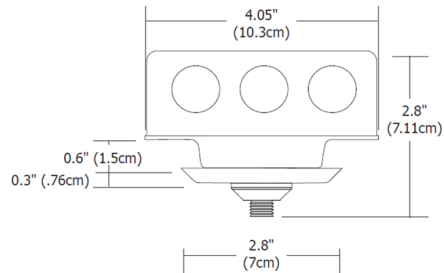

Lightology

lightology.com
866-954-4489
04-14-26

Project: _____

Company: _____

Location: _____ Fixture Type: _____

SPEC #: **EDG52552**

Approved On: _____ Approved By: _____

Fast Jack LED 2 Inch Canopy By PureEdge Lighting

Description

Fast Jack LED 2 Inch Round or Square Canopy features a single Fast Jack port and mounts to a standard 4 inch electrical box that houses a 60 watt 12VAC LED power supply (included). LED version can also be used with a maximum of 50 watt halogen load per port. Compatible with Lutron Diva, Lutron Skylark, and Legrand electronic low voltage (ELV) dimmers, sold separately.

Shown in satin nickel

Specifications

COLOR	N/A
BODY FINISH	Satin Nickel
WATTAGE	60W
DIMMER	Low Voltage Electronic
DIMENSIONS	2.8"W x 2.8"H x 2.8"D
BULB NOT INCLUDED	1 x LED/60W/12V LED

CLICK TO VIEW PRODUCT