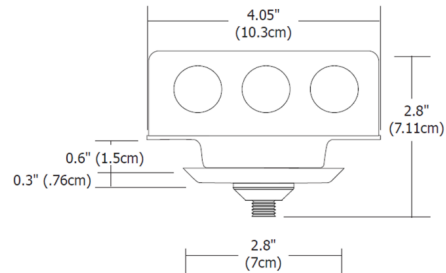

Lightology

lightology.com
866-954-4489
05-24-26

Project: _____

Company: _____

Location: _____ Fixture Type: _____

SPEC #: **EDG52553**

Approved On: _____ Approved By: _____

Fast Jack LED 2 Inch Canopy By PureEdge Lighting

Description

Fast Jack LED 2 Inch Round or Square Canopy features a single Fast Jack port and mounts to a standard 4 inch electrical box that houses a 60 watt 12VAC LED power supply (included). LED version can also be used with a maximum of 50 watt halogen load per port. Compatible with Lutron Diva, Lutron Skylark, and Legrand electronic low voltage (ELV) dimmers, sold separately.

Shown in satin nickel

Specifications

COLOR	N/A
BODY FINISH	White
WATTAGE	60W
DIMMER	Low Voltage Electronic
DIMENSIONS	2.8"W x 2.8"H x 2.8"D
BULB NOT INCLUDED	1 x LED/60W/12V LED

CLICK TO VIEW PRODUCT

Notes: