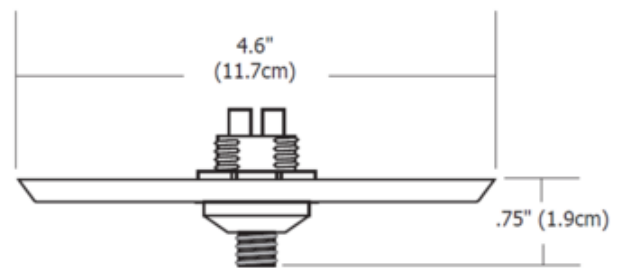

**DESIGNER**

Gregory Kay

**BRAND**

PureEdge Lighting

**DESCRIPTION**

Fast Jack LED 4 Inch Round or Square Canopy features a single Fast Jack port and mounts to a standard 4 inch electrical box that houses a 60 watt 12VAC LED power supply (included). LED version can also be used with a maximum of 50 watt halogen load per port. Compatible with Lutron Diva, Lutron Skylark, and Legrand electronic low voltage dimmers, sold separately.

*Shown in: Satin Nickel*

<b>SHADE COLOR</b>	N/A
<b>BODY FINISH</b>	Satin Nickel
<b>WATTAGE</b>	N/A
<b>DIMMER</b>	Low Voltage Electronic
<b>DIMENSIONS</b>	4.6"W x 0.75"H
<b>LAMP</b>	N/A

**ITEM NUMBER** EDG52556