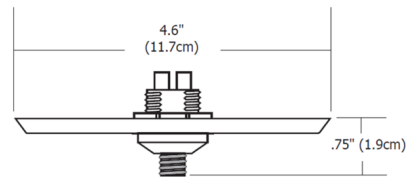

By PureEdge Lighting

Description

Fast Jack LED 4 Inch Round or Square Canopy features a single Fast Jack port and mounts to a standard 4 inch electrical box that houses a 60 watt 12VAC LED power supply (included). LED version can also be used with a maximum of 50 watt halogen load per port. Compatible with Lutron Diva, Lutron Skylark, and Legrand electronic low voltage dimmers, sold separately. Note: Not compatible with Lutron Maestro dimmers. LIMITED QUANTITIES AVAILABLE

Shown in white

Specifications

COLOR	N/A
BODY FINISH	White
WATTAGE	60W
DIMMER	Low Voltage Electronic
DIMENSIONS	4.6"W x 0.75"H
BULB	N/A

CLICK TO VIEW PRODUCT

Notes: