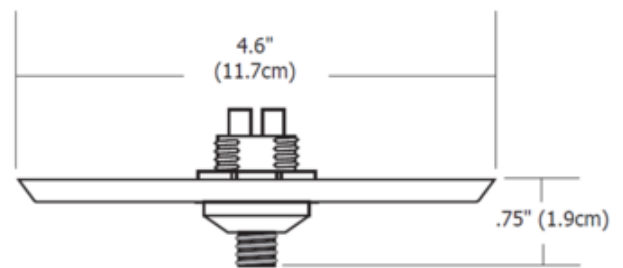

BRAND

PureEdge Lighting

DESCRIPTION

Fast Jack LED 4 Inch Round or Square Canopy features a single Fast Jack port and mounts to a standard 4 inch electrical box that houses a 60 watt 12VAC LED power supply (included). LED version can also be used with a maximum of 50 watt halogen load per port. Compatible with Lutron Diva, Lutron Skylark, and Legrand electronic low voltage dimmers, sold separately. Note: Not compatible with Lutron Maestro dimmers. Note: Limited quantities available.

Shown in: Satin Nickel

SHADE COLOR	N/A
BODY FINISH	Satin Nickel
WATTAGE	60W
DIMMER	Low Voltage Electronic
DIMENSIONS	4.6"W x 0.75"H x 4.6"D
LAMP	N/A

SPEC # EDG52561

COMPANY

PROJECT

FIXTURE TYPE

APPROVED BY

DATE