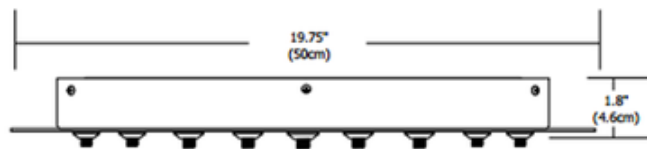

Fast Jack 20 Inch Round 17 Port Canopy

Description:

Fast Jack 20 Inch Round 17 Port Canopy features seventeen Fast Jack ports and mounts to a 4 inch standard electrical box with plaster ring, or to an octagon box. Finish in Satin Nickel. Includes 3 anchors for additional ceiling support and transformer which fits inside canopy. Maximum load is 12 volt, 20 watts per port, for a total of 340 watts. Also available in an LED version. ETL listed. 19.75 inch diameter x 1.8 inch height.

Shown in: Satin Nickel

List Price: \$927.00
Our Price: \$556.20

Shade Color: N/A
Body Finish: Satin Nickel
Lamp: 17 x 340W Halogen
Wattage: 5780W
Dimmer: Low Voltage Electronic
Dimensions: 1.8"H x 19.75"W