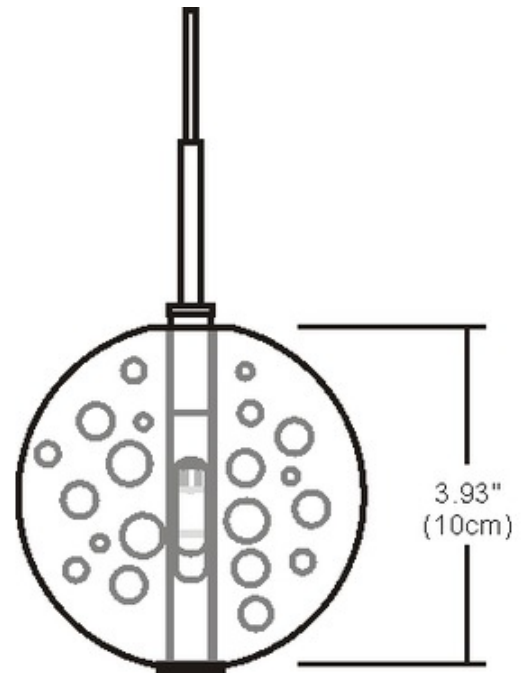

BRAND

PureEdge Lighting

DESCRIPTION

Fast Jack Bubble Ball features bubble glass available in Clear with finish in Satin Nickel. Includes one 20 watt, 12 volt, T3 G4 bi-pin halogen lamp. Supplied with field cuttable suspension cable in 30 foot length (can be field cut to desired length), and a Fast Jack heavy duty male connector (FJ-MCH). Compatible with PureEdge Lighting 1-circuit Monorail or Fast Jack canopy. Fast Jack canopy required for use as a monopoint, sold separately.

Shown in: Satin Nickel / Clear

SHADE COLOR	Clear
BODY FINISH	Satin Nickel
WATTAGE	20W
DIMMER	Dimmable
DIMENSIONS	3.60"L x 3.93"W
LAMP	T3/G4 (bipin)/20W/12V Halogen

ITEM NUMBER EDG52591

COMPANY	PROJECT	FIXTURE TYPE	APPROVED BY	DATE