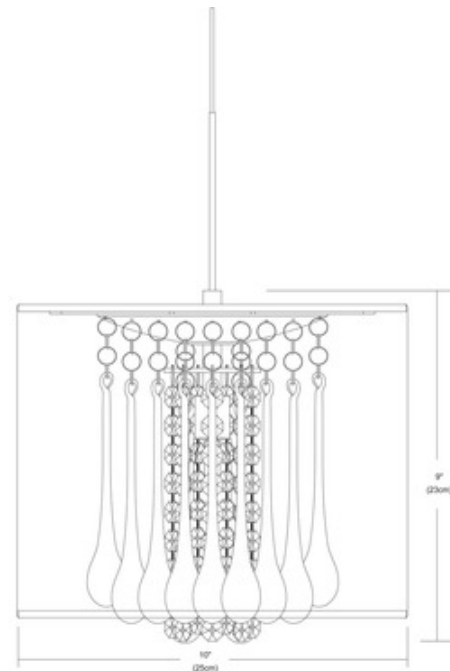

DESIGNER

Gregory Kay

BRAND

Raise Lighting

DESCRIPTION

Crystal Spirit 10 inch pendant features a white silk shade with clear crystal accents and a satin nickel finish. Includes 8 feet of filed cuttable coaxial cable. Supplied with 1 FJ-MCH (male connector heavy-duty). One 50 watt, 12 volt, T5 GY6.35 base xenon lamp included. General light distribution. ETL listed.

SHADE COLOR	White
BODY FINISH	Satin Nickel
WATTAGE	50W
DIMMER	Dimmable
DIMENSIONS	10"W x 9"H
BULB INCLUDED	
LAMP	JC/GY6.35 (bipin)/50W/12V Krypton Xenon

SPEC #

RAI52673

COMPANY

PROJECT

FIXTURE TYPE

APPROVED BY