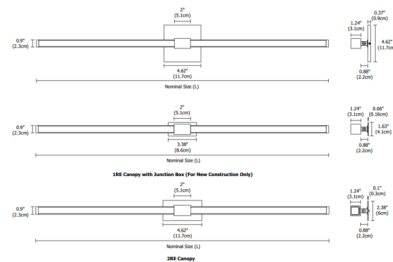

Description

The Tie Stix Metal Linear 2-Light Adjustable Wall Light with a 4 Inch Square, 1 Inch Rectangle, or 2 Inch Rectangle Canopy features a direct flat, milky white lens with 100 degree beam spread and an integral swivel for adjustability. Metal channel finish options include Satin Nickel, Chrome, Antique Bronze, Satin Black or White. Canopy and hardware are offered in Satin Nickel, Chrome, Antique Bronze, Satin Black or White finish. Includes 5 watts LED per foot in a spectrum of color temperature options, including Warm Dim, and lengths from 15 to 70 inches. 4SQ canopy mounts to standard 4 inch square electrical box with round plaster ring. 2RE mounts to standard 4 inch electrical box with single gang plaster ring or single gang electrical box. 1RE mounts to Slim Profile Junction Box (included) in new construction applications. Tie Stix may be mounted horizontally or vertically. Includes a 120V input, 24VDC Class 2 output, electronic low voltage LED power supply, dimmable with an ELV dimmer, sold separately. Product is built to order.

Specifications

COLOR Satin Nickel
 BODY FINISH Satin Black
 WATTAGE 29.5W
 DIMMER Low Voltage Electronic
 DIMENSIONS 70"W x 2.38"H x 2.22"D
 INTEGRATED LED MODULE 1 x LED/29.46W/24V LED

Technical Information

LAMP LIFE 50000 hours
 COLOR RENDERING 92 CRI
 LAMP COLOR 3000K
 LUMENS/WATT 54.01
 LUMINOUS FLUX 1591 lumens

Shown in satin black / satin nickel

22K, 27K, 30K, 35K, 40K and 57K

ORDERING CODE (NOMINAL SIZE)	WOOD CHANNEL OVERALL LENGTH (INCHES)	METAL CHANNEL OVERALL LENGTH (INCHES)
15	15.9	15.5
17	18.3	17.9
22	23.1	22.7
29	30.3	29.9
34	35.1	34.7
46	47.1	46.7
58	59.1	58.7
70	71.1	70.7