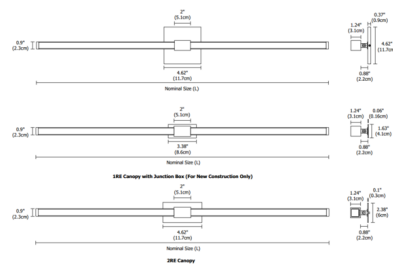

By PureEdge Lighting

Description

The Tie Stix Metal Linear 2-Light Adjustable Warm Dim Wall Light with 4 Inch Square, 1 Inch Rectangle or 2 Inch Rectangle Canopy features a direct flat, milky white lens with 100 degree beam spread and an integral swivel for adjustability. Available in lengths from 15 to 69 inches. Includes 5 watts LED per foot available with Warm Dim 2700K or 3000K color temperature at 100 percent and dims down to 2000K color temperature. 4SQ canopy mounts to standard 4 inch square electrical box with round plaster ring. 2RE mounts to standard 4 inch electrical box with single gang plaster ring or single gang electrical box. 1RE mounts to Slim Profile Junction Box (included) in new construction applications. Tie Stix may be mounted in a horizontal or vertical position. Includes a 120V input, 24VDC Class 2 output, electronic low voltage LED power supply, dimmable with an ELV dimmer, sold separately. Product built to order.

Specifications

COLOR Chrome
 BODY FINISH Chrome
 WATTAGE 6.3W
 DIMMER Low Voltage Electronic
 DIMENSIONS 15"W x 4.62"H x 2.49"D
 INTEGRATED LED MODULE 1 x LED/6.25W/24V LED

Technical Information

LAMP LIFE 50000 hours
 COLOR RENDERING 92 CRI
 LAMP COLOR 2700K Warm Dim
 LUMENS/WATT 57.92
 LUMINOUS FLUX 362 lumens

Shown in chrome / chrome

27D and 30D

ORDERING CODE (NOMINAL SIZE)	WOOD CHANNEL OVERALL LENGTH (INCHES)	METAL CHANNEL OVERALL LENGTH (INCHES)
15	16.5	16.1
18	19.5	19.1
21	22.5	22.1
27	28.5	28.1
33	34.5	34.1
45	46.5	46.1
57	58.5	58.1
69	70.5	70.1