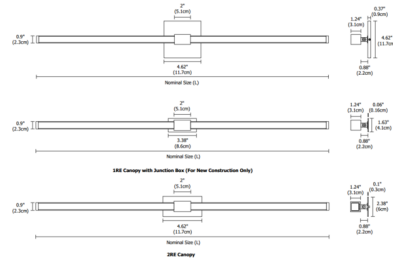

By PureEdge Lighting

Description

The Tie Stix Metal Linear 2-Light Adjustable Warm Dim Wall Light with 4 Inch Square, 1 Inch Rectangle or 2 Inch Rectangle Canopy features a direct flat, milky white lens with 100 degree beam spread and an integral swivel for adjustability. Available in lengths from 15 to 69 inches. Includes 5 watts LED per foot available with Warm Dim 2700K or 3000K color temperature at 100 percent and dims down to 2000K color temperature. 4SQ canopy mounts to standard 4 inch square electrical box with round plaster ring. 2RE mounts to standard 4 inch electrical box with single gang plaster ring or single gang electrical box. 1RE mounts to Slim Profile Junction Box (included) in new construction applications. Tie Stix may be mounted in a horizontal or vertical position. Includes a 120V input, 24VDC Class 2 output, electronic low voltage LED power supply, dimmable with an ELV dimmer, sold separately. Product built to order.

Specifications

COLOR Chrome
 BODY FINISH Chrome
 WATTAGE 6.3W
 DIMMER Low Voltage Electronic
 DIMENSIONS 15"W x 4.62"H x 2.49"D
 INTEGRATED LED MODULE 1 x LED/6.25W/24V LED

Technical Information

LAMP LIFE 50000 hours
 COLOR RENDERING 92 CRI
 LAMP COLOR 2700K Warm Dim
 LUMENS/WATT 57.92
 LUMINOUS FLUX 362 lumens

Shown in chrome / chrome

37D and 30D

ORDERING CODE (NOMINAL SIZE)	WOOD CHANNEL OVERALL LENGTH (INCHES)	METAL CHANNEL OVERALL LENGTH (INCHES)
15	16.5	16.1
18	19.5	19.1
21	22.5	22.1
27	28.5	28.1
33	34.5	34.1
45	46.5	46.1
57	58.5	58.1
69	70.5	70.1