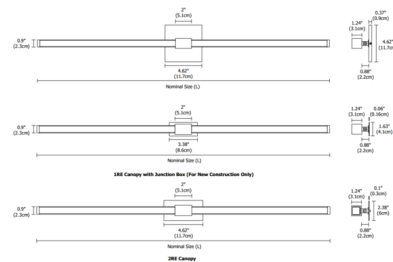

By PureEdge Lighting

Description

The Tie Stix Metal Linear 2-Light Adjustable Warm Dim Wall Light with 4 Inch Square, 1 Inch Rectangle or 2 Inch Rectangle Canopy features a direct flat, milky white lens with 100 degree beam spread and an integral swivel for adjustability. Available in lengths from 15 to 69 inches. Includes 5 watts LED per foot available with Warm Dim 2700K or 3000K color temperature at 100 percent and dims down to 2000K color temperature. 4SQ canopy mounts to standard 4 inch square electrical box with round plaster ring. 2RE mounts to standard 4 inch electrical box with single gang plaster ring or single gang electrical box. 1RE mounts to Slim Profile Junction Box (included) in new construction applications. Tie Stix may be mounted in a horizontal or vertical position. Includes a 120V input, 24VDC Class 2 output, electronic low voltage LED power supply, dimmable with an ELV dimmer, sold separately. Product built to order.

Specifications

COLOR Chrome
 BODY FINISH Chrome
 WATTAGE 6.3W
 DIMMER Low Voltage Electronic
 DIMENSIONS 15"W x 4.62"H x 2.49"D
 INTEGRATED LED MODULE 1 x LED/6.25W/24V LED

Technical Information

LAMP LIFE 50000 hours
 COLOR RENDERING 92 CRI
 LAMP COLOR 2700K Warm Dim
 LUMENS/WATT 57.92
 LUMINOUS FLUX 362 lumens

Shown in chrome / chrome

27D and 30D

ORDERING CODE (NOMINAL SIZE)	WOOD CHANNEL OVERALL LENGTH (INCHES)	METAL CHANNEL OVERALL LENGTH (INCHES)
15	16.5	16.1
18	19.5	19.1
21	22.5	22.1
27	28.5	28.1
33	34.5	34.1
45	46.5	46.1
57	58.5	58.1
69	70.5	70.1