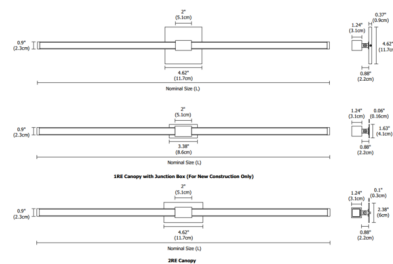

By PureEdge Lighting

Description

The Tie Stix Metal Linear 2-Light Adjustable Warm Dim Wall Light with 4 Inch Square, 1 Inch Rectangle or 2 Inch Rectangle Canopy features a direct flat, milky white lens with 100 degree beam spread and an integral swivel for adjustability. Available in lengths from 15 to 69 inches. Includes 5 watts LED per foot available with Warm Dim 2700K or 3000K color temperature at 100 percent and dims down to 2000K color temperature. 4SQ canopy mounts to standard 4 inch square electrical box with round plaster ring. 2RE mounts to standard 4 inch electrical box with single gang plaster ring or single gang electrical box. 1RE mounts to Slim Profile Junction Box (included) in new construction applications. Tie Stix may be mounted in a horizontal or vertical position. Includes a 120V input, 24VDC Class 2 output, electronic low voltage LED power supply, dimmable with an ELV dimmer, sold separately. Product built to order.

Specifications

COLOR Chrome
 BODY FINISH Chrome
 WATTAGE 6.3W
 DIMMER Low Voltage Electronic
 DIMENSIONS 15"W x 4.62"H x 2.49"D
 INTEGRATED LED MODULE 1 x LED/6.25W/24V LED

Technical Information

LAMP LIFE 50000 hours
 COLOR RENDERING 92 CRI
 LAMP COLOR 2700K Warm Dim
 LUMENS/WATT 57.92
 LUMINOUS FLUX 362 lumens

Shown in chrome / chrome

27D and 30D

ORDERING CODE (NOMINAL SIZE)	WOOD CHANNEL OVERALL LENGTH (INCHES)	METAL CHANNEL OVERALL LENGTH (INCHES)
15	16.5	16.1
18	19.5	19.1
21	22.5	22.1
27	28.5	28.1
33	34.5	34.1
45	46.5	46.1
57	58.5	58.1
69	70.5	70.1