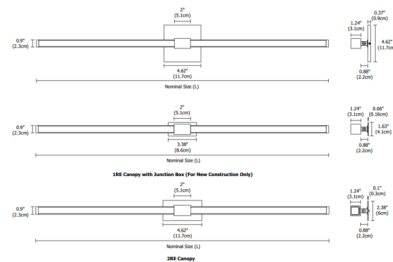

### Description

The Tie Stix Metal Linear 2-Light Adjustable Warm Dim Wall Light with 4 Inch Square, 1 Inch Rectangle or 2 Inch Rectangle Canopy features a direct flat, milky white lens with 100 degree beam spread and an integral swivel for adjustability. Available in lengths from 15 to 69 inches. Includes 5 watts LED per foot available with Warm Dim 2700K or 3000K color temperature at 100 percent and dims down to 2000K color temperature. 4SQ canopy mounts to standard 4 inch square electrical box with round plaster ring. 2RE mounts to standard 4 inch electrical box with single gang plaster ring or single gang electrical box. 1RE mounts to Slim Profile Junction Box (included) in new construction applications. Tie Stix may be mounted in a horizontal or vertical position. Includes a 120V input, 24VDC Class 2 output, electronic low voltage LED power supply, dimmable with an ELV dimmer, sold separately. Product built to order.

### Specifications

COLOR . . . . . White  
 BODY FINISH . . . . . Chrome  
 WATTAGE . . . . . 6.3W  
 DIMMER . . . . . Low Voltage Electronic  
 DIMENSIONS . . . . . 15"W x 4.62"H x 2.49"D  
 INTEGRATED LED MODULE . . . . . 1x LED/6.25W/24V LED

Shown in chrome / white

27D and 30D

ORDERING CODE (NOMINAL SIZE)	WOOD CHANNEL OVERALL LENGTH (INCHES)	METAL CHANNEL OVERALL LENGTH (INCHES)
15	16.5	16.1
18	19.5	19.1
21	22.5	22.1
27	28.5	28.1
33	34.5	34.1
45	46.5	46.1
57	58.5	58.1
69	70.5	70.1