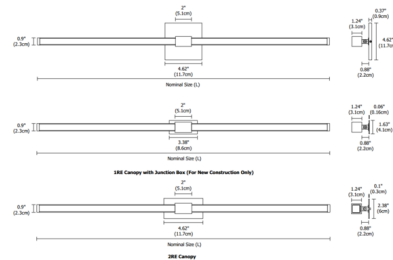

Lightology

lightology.com
866-954-4489
04-05-26

Project: _____
 Company: _____
 Location: _____ Fixture Type: _____
 SPEC #: **EDG527131**
 Approved On: _____ Approved By: _____

Tie Stix Wood Linear Adjustable Wall Light By PureEdge Lighting

Description

The Tie Stix Wood Linear 2-Light Adjustable Wall Light with a 4 Inch Square, 1 Inch Rectangle, or 2 Inch Rectangle Canopy features a direct flat, milky white lens with 100 degree beam spread and an integral swivel for adjustability. Available in lengths from 15 to 70 inches. Wood channel finish options include Cherry, Walnut, White Oak, Espresso and Maple. Canopy and hardware are offered in Satin Nickel, Chrome, Antique Bronze, Satin Black or White finish. Includes 5 watts LED per foot with a spectrum of color temperature options. 4SQ canopy mounts to standard 4 inch square electrical box with round plaster ring. 2RE mounts to standard 4 inch electrical box with single gang plaster ring or single gang electrical box. 1RE mounts to Slim Profile Junction Box (included) in new construction applications. Tie Stix may be mounted horizontally or vertically. Includes a 120V input, 24VDC Class 2 output, electronic low voltage LED power supply, dimmable with an ELV dimmer, sold separately. Product is built to order.

Shown in satin nickel / wood cherry

22K, 27K, 30K, 35K, 40K and 57K

ORDERING CODE (NOMINAL SIZE)	WOOD CHANNEL OVERALL LENGTH (INCHES)	METAL CHANNEL OVERALL LENGTH (INCHES)
15	15.9	15.5
17	18.3	17.9
22	23.1	22.7
29	30.3	29.9
34	35.1	34.7
46	47.1	46.7
58	59.1	58.7
70	71.1	70.7

Specifications

COLOR Wood Cherry
 BODY FINISH Satin Nickel
 WATTAGE 6.3W
 DIMMER Low Voltage Electronic
 DIMENSIONS 15"W x 4.62"H x 2.49"D
 INTEGRATED LED MODULE 1x LED/6.25W/24V LED

Technical Information