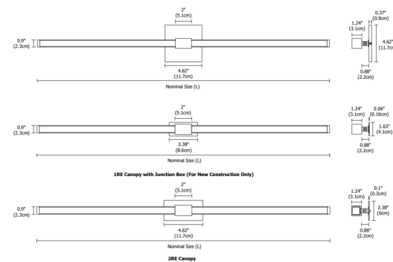

Lightology

lightology.com
866-954-4489
05-21-26

Project: _____
 Company: _____
 Location: _____ Fixture Type: _____
 SPEC #: **EDG527131**
 Approved On: _____ Approved By: _____

Tie Stix Wood Linear Adjustable Wall Light By PureEdge Lighting

Description

The Tie Stix Wood Linear 2-Light Adjustable Wall Light with a 4 Inch Square, 1 Inch Rectangle, or 2 Inch Rectangle Canopy features a direct flat, milky white lens with 100 degree beam spread and an integral swivel for adjustability. Available in lengths from 15 to 70 inches. Wood channel finish options include Cherry, Walnut, White Oak, Espresso and Maple. Canopy and hardware are offered in Satin Nickel, Chrome, Antique Bronze, Satin Black or White finish. Includes 5 watts LED per foot with a spectrum of color temperature options. 4SQ canopy mounts to standard 4 inch square electrical box with round plaster ring. 2RE mounts to standard 4 inch electrical box with single gang plaster ring or single gang electrical box. 1RE mounts to Slim Profile Junction Box (included) in new construction applications. Tie Stix may be mounted horizontally or vertically. Includes a 120V input, 24VDC Class 2 output, electronic low voltage LED power supply, dimmable with an ELV dimmer, sold separately. Product is built to order.

Shown in satin nickel / wood cherry

22K, 27K, 30K, 35K, 40K and 57K

ORDERING CODE (NOMINAL SIZE)	WOOD CHANNEL OVERALL LENGTH (INCHES)	METAL CHANNEL OVERALL LENGTH (INCHES)
15	15.9	15.5
17	18.3	17.9
22	23.1	22.7
29	30.3	29.9
34	35.1	34.7
46	47.1	46.7
58	59.1	58.7
70	71.1	70.7

Specifications

COLOR Wood Cherry
 BODY FINISH Satin Nickel
 WATTAGE 6.3W
 DIMMER Low Voltage Electronic
 DIMENSIONS 15"W x 4.62"H x 2.49"D
 INTEGRATED LED MODULE 1x LED/6.25W/24V LED

Technical Information