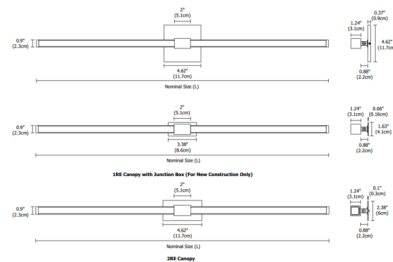

### Description

The Tie Stix Wood Linear 2-Light Adjustable Wall Light with a 4 Inch Square, 1 Inch Rectangle, or 2 Inch Rectangle Canopy features a direct flat, milky white lens with 100 degree beam spread and an integral swivel for adjustability. Available in lengths from 15 to 70 inches. Wood channel finish options include Cherry, Walnut, White Oak, Espresso and Maple. Canopy and hardware are offered in Satin Nickel, Chrome, Antique Bronze, Satin Black or White finish. Includes 5 watts LED per foot with a spectrum of color temperature options. 4SQ canopy mounts to standard 4 inch square electrical box with round plaster ring. 2RE mounts to standard 4 inch electrical box with single gang plaster ring or single gang electrical box. 1RE mounts to Slim Profile Junction Box (included) in new construction applications. Tie Stix may be mounted horizontally or vertically. Includes a 120V input, 24VDC Class 2 output, electronic low voltage LED power supply, dimmable with an ELV dimmer, sold separately. Product is built to order.

### Specifications

COLOR . . . . . Wood Cherry  
 BODY FINISH . . . . . Satin Nickel  
 WATTAGE . . . . . 6.3W  
 DIMMER . . . . . Low Voltage Electronic  
 DIMENSIONS . . . . . 15"W x 4.62"H x 2.49"D  
 INTEGRATED LED MODULE . . . . . 1x LED/6.25W/24V LED

22K, 27K, 30K, 35K, 40K and 57K

ORDERING CODE (NOMINAL SIZE)	WOOD CHANNEL OVERALL LENGTH (INCHES)	METAL CHANNEL OVERALL LENGTH (INCHES)
15	15.9	15.5
17	18.3	17.9
22	23.1	22.7
29	30.3	29.9
34	35.1	34.7
46	47.1	46.7
58	59.1	58.7
70	71.1	70.7