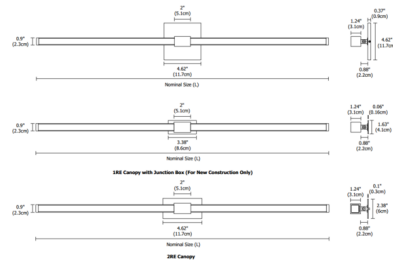

Description

The Tie Stix Wood Linear 2-Light Adjustable Wall Light with a 4 Inch Square, 1 Inch Rectangle, or 2 Inch Rectangle Canopy features a direct flat, milky white lens with 100 degree beam spread and an integral swivel for adjustability. Available in lengths from 15 to 70 inches. Wood channel finish options include Cherry, Walnut, White Oak, Espresso and Maple. Canopy and hardware are offered in Satin Nickel, Chrome, Antique Bronze, Satin Black or White finish. Includes 5 watts LED per foot with a spectrum of color temperature options. 4SQ canopy mounts to standard 4 inch square electrical box with round plaster ring. 2RE mounts to standard 4 inch electrical box with single gang plaster ring or single gang electrical box. 1RE mounts to Slim Profile Junction Box (included) in new construction applications. Tie Stix may be mounted horizontally or vertically. Includes a 120V input, 24VDC Class 2 output, electronic low voltage LED power supply, dimmable with an ELV dimmer, sold separately. Product is built to order.

Specifications

COLOR Wood Cherry
 BODY FINISH Satin Nickel
 WATTAGE 6.3W
 DIMMER Low Voltage Electronic
 DIMENSIONS 15"W x 4.62"H x 2.49"D
 INTEGRATED LED MODULE 1x LED/6.25W/24V LED

Technical Information

LAMP LIFE 50000 hours
 COLOR RENDERING 92 CRI
 LAMP COLOR 2700K
 LUMENS/WATT 57.60
 LUMINOUS FLUX 360 lumens

Shown in satin nickel / wood cherry

22K, 27K, 30K, 35K, 40K and 57K

ORDERING CODE (NOMINAL SIZE)	WOOD CHANNEL OVERALL LENGTH (INCHES)	METAL CHANNEL OVERALL LENGTH (INCHES)
15	15.9	15.5
17	18.3	17.9
22	23.1	22.7
29	30.3	29.9
34	35.1	34.7
46	47.1	46.7
58	59.1	58.7
70	71.1	70.7