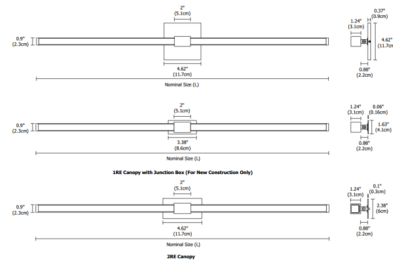

Description

The Tie Stix Wood Linear 2-Light Adjustable Wall Light with a 4 Inch Square, 1 Inch Rectangle, or 2 Inch Rectangle Canopy features a direct flat, milky white lens with 100 degree beam spread and an integral swivel for adjustability. Available in lengths from 15 to 70 inches. Wood channel finish options include Cherry, Walnut, White Oak, Espresso and Maple. Canopy and hardware are offered in Satin Nickel, Chrome, Antique Bronze, Satin Black or White finish. Includes 5 watts LED per foot with a spectrum of color temperature options. 4SQ canopy mounts to standard 4 inch square electrical box with round plaster ring. 2RE mounts to standard 4 inch electrical box with single gang plaster ring or single gang electrical box. 1RE mounts to Slim Profile Junction Box (included) in new construction applications. Tie Stix may be mounted horizontally or vertically. Includes a 120V input, 24VDC Class 2 output, electronic low voltage LED power supply, dimmable with an ELV dimmer, sold separately. Product is built to order.

Specifications

COLOR Wood Walnut
 BODY FINISH White
 WATTAGE 6.3W
 DIMMER Low Voltage Electronic
 DIMENSIONS 15"W x 4.62"H x 2.49"D
 INTEGRATED LED MODULE 1x LED/6.25W/24V LED

Technical Information

LAMP LIFE 50000 hours
 COLOR RENDERING 92 CRI
 LAMP COLOR 2700K
 LUMENS/WATT 57.60
 LUMINOUS FLUX 360 lumens

Shown in white / wood walnut

22K, 27K, 30K, 35K, 40K and 57K

ORDERING CODE (NOMINAL SIZE)	WOOD CHANNEL OVERALL LENGTH (INCHES)	METAL CHANNEL OVERALL LENGTH (INCHES)
15	15.9	15.5
17	18.3	17.9
22	23.1	22.7
29	30.3	29.9
34	35.1	34.7
46	47.1	46.7
58	59.1	58.7
70	71.1	70.7