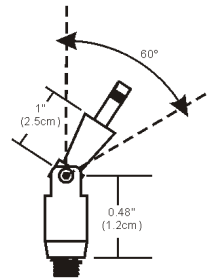

Description

Fast Jack sloped ceiling fixture connector for use with any Fast Jack fixture head with corresponding mono-point or multi-port canopies in a sloped ceiling application. Note: Limited quantities available.

Shown in antique bronze

Specifications

COLOR	N/A
BODY FINISH	Antique Bronze
WATTAGE	N/A
DIMMER	N/A
DIMENSIONS	0.48"H
BULB	N/A

CLICK TO VIEW PRODUCT

Notes: