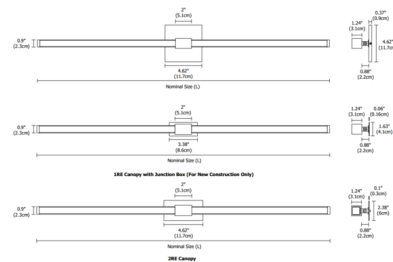

Description

The Tie Stix Metal Linear 2-Light Adjustable Wall Light with a 4 Inch Square, 1 Inch Rectangle, or 2 Inch Rectangle Canopy features a direct flat, milky white lens with 100 degree beam spread and an integral swivel for adjustability. Metal channel finish options include Satin Nickel, Chrome, Antique Bronze, Satin Black or White. Canopy and hardware are offered in Satin Nickel, Chrome, Antique Bronze, Satin Black or White finish. Includes 5 watts LED per foot in a spectrum of color temperature options, including Warm Dim, and lengths from 15 to 70 inches. 4SQ canopy mounts to standard 4 inch square electrical box with round plaster ring. 2RE mounts to standard 4 inch electrical box with single gang plaster ring or single gang electrical box. 1RE mounts to Slim Profile Junction Box (included) in new construction applications. Tie Stix may be mounted horizontally or vertically. Includes a 120V input, 24VDC Class 2 output, electronic low voltage LED power supply, dimmable with an ELV dimmer, sold separately. Product is built to order.

Specifications

COLOR Antique Bronze
 BODY FINISH Satin Black
 WATTAGE 12W
 DIMMER Low Voltage Electronic
 DIMENSIONS 29"W x 4.62"H x 2.49"D
 INTEGRATED LED MODULE 1x LED/12W/24V LED

Technical Information

LAMP LIFE 50000 hours
 COLOR RENDERING 92 CRI
 LAMP COLOR 3000K
 LUMENS/WATT 55.92
 LUMINOUS FLUX 671 lumens

Shown in satin black / antique bronze

22K, 27K, 30K, 35K, 40K and 57K

ORDERING CODE (NOMINAL SIZE)	WOOD CHANNEL OVERALL LENGTH (INCHES)	METAL CHANNEL OVERALL LENGTH (INCHES)
15	15.9	15.5
17	18.3	17.9
22	23.1	22.7
29	30.3	29.9
34	35.1	34.7
46	47.1	46.7
58	59.1	58.7
70	71.1	70.7