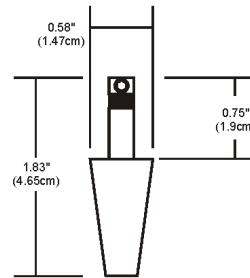

Description

Fast Jack heavy duty coaxial pendant connector makes any low voltage coaxial pendant with 3/32 inch diameter coaxial cable compatible with PureEdge Lighting FJ canopies. For use with fixtures over 5 lbs. LIMITED QUANTITIES AVAILABLE

Shown in satin nickel

Specifications

COLOR	N/A
BODY FINISH	Satin Nickel
WATTAGE	N/A
DIMMER	N/A
DIMENSIONS	0.58"W x 1.83"H
BULB	N/A

CLICK TO VIEW PRODUCT

Notes: