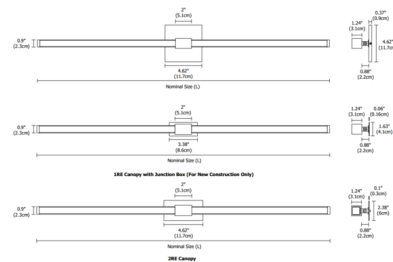

Description

The Tie Stix Wood Linear 2-Light Adjustable Wall Light with a 4 Inch Square, 1 Inch Rectangle, or 2 Inch Rectangle Canopy features a direct flat, milky white lens with 100 degree beam spread and an integral swivel for adjustability. Available in lengths from 15 to 70 inches. Wood channel finish options include Cherry, Walnut, White Oak, Espresso and Maple. Canopy and hardware are offered in Satin Nickel, Chrome, Antique Bronze, Satin Black or White finish. Includes 5 watts LED per foot with a spectrum of color temperature options. 4SQ canopy mounts to standard 4 inch square electrical box with round plaster ring. 2RE mounts to standard 4 inch electrical box with single gang plaster ring or single gang electrical box. 1RE mounts to Slim Profile Junction Box (included) in new construction applications. Tie Stix may be mounted horizontally or vertically. Includes a 120V input, 24VDC Class 2 output, electronic low voltage LED power supply, dimmable with an ELV dimmer, sold separately. Product is built to order.

Specifications

COLOR Wood Maple
 BODY FINISH Chrome
 WATTAGE 24W
 DIMMER Low Voltage Electronic
 DIMENSIONS 58"W x 4.62"H x 2.49"D
 INTEGRATED LED MODULE 1 x LED/24W/24V LED

Technical Information

LAMP LIFE 50000 hours
 BEAM ANGLE 100°
 COLOR RENDERING 92 CRI
 LAMP COLOR 3000K
 LUMENS/WATT 55.42
 LUMINOUS FLUX 1330 lumens

Shown in satin black / wood maple

22K, 27K, 30K, 35K, 40K and 57K

ORDERING CODE (NOMINAL SIZE)	WOOD CHANNEL OVERALL LENGTH (INCHES)	METAL CHANNEL OVERALL LENGTH (INCHES)
15	15.9	15.5
17	18.3	17.9
22	23.1	22.7
29	30.3	29.9
34	35.1	34.7
46	47.1	46.7
58	59.1	58.7
70	71.1	70.7