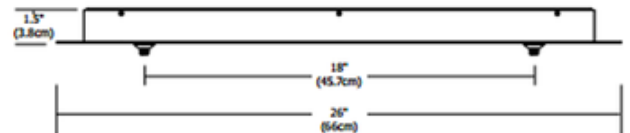

BRAND

PureEdge Lighting

DESCRIPTION

Fast Jack Linear 2 Port Canopy features two Fast Jack ports and mounts to a standard 4 inch electrical box with plaster ring or an octagon box. Finish available in Satin Nickel. Maximum load per port is 12 volt, 75 watts for a total of 150 watts. Dimmable with a low voltage electronic dimmer. Also available in an LED version. ETL listed. Note: Limited quantities available.

SHADE COLOR	N/A
BODY FINISH	Satin Nickel
WATTAGE	150W
DIMMER	Low Voltage Electronic
DIMENSIONS	26"W x 1.5"H
BULB NOT INCLUDED	
LAMP	2 x 75W Halogen

SPEC # EDG52991

COMPANY

PROJECT

FIXTURE TYPE

APPROVED BY

DATE