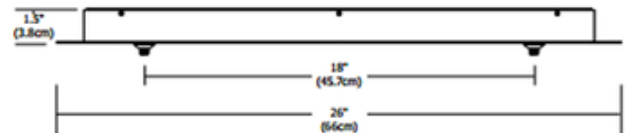

**BRAND**

PureEdge Lighting

**DESCRIPTION**

Fast Jack Linear 2 Port Canopy features two Fast Jack ports and mounts to a standard 4 inch electrical box with plaster ring or an octagon box. Finish available in Satin Nickel. Maximum load per port is 12 volt, 75 watts for a total of 150 watts. Dimmable with a low voltage electronic dimmer. Also available in an LED version. ETL listed. Note: Limited quantities available.

<b>SHADE COLOR</b>	N/A
<b>BODY FINISH</b>	Satin Nickel
<b>WATTAGE</b>	150W
<b>DIMMER</b>	Low Voltage Electronic
<b>DIMENSIONS</b>	26"W x 1.5"H
<b>BULB NOT INCLUDED</b>	
<b>LAMP</b>	2 x 75W Halogen

**SPEC #** EDG52991