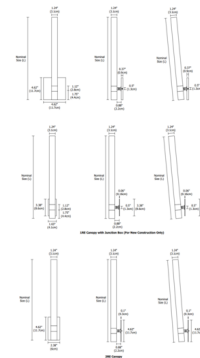

CLICK TO VIEW PRODUCT

Notes: _____