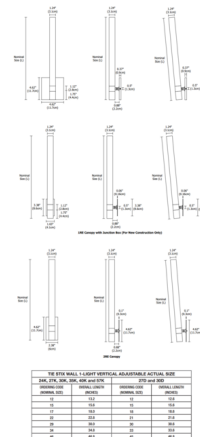

Description

The Tie Stix Wood 1-Light Indirect Vertical Adjustable Wall Light with a 4 Inch Square, 1 Inch Rectangle or 2 Inch Rectangle Canopy features a direct flat, milky white lens and provides an indirect glow. Features an integral hinge for vertical angle adjustment. Available in 12 to 45 inch height options. Channel is available in Maple, Walnut, Cherry, White Oak or Espresso wood finish options. Canopy and hardware are offered in Satin Nickel, Chrome or Antique Bronze. 4SQ canopy mounts to standard 4 inch square electrical box with round plaster ring. 2RE mounts to standard 4 inch electrical box with single gang plaster ring or single gang electrical box. 1RE mounts to Slim Profile Junction Box (included) in new construction applications. Includes 5 watt LED module per foot available in Warm Dim 2700K (27D) or 3000K (30D) color temperature at 100 percent and dims to 2000K. Includes a 24VDC Class 2 electronic low voltage LED power supply. Dimmable with an ELV dimmer: Legrand Adorne ADTP703TU, Lutron Diva DVELV-300P, Lutron Skylark SELV-300P, Lutron Maestro MAELV-600, and Lutron Radio Ra 2). ETL listed. ADA compliant. Suitable for damp locations. Fixture includes a 5 year warranty. Product is built to order.

Specifications

COLOR Wood Walnut
 BODY FINISH Satin Nickel
 WATTAGE 5.3W
 DIMMER Low Voltage Electronic
 DIMENSIONS 2.38"W x 12.6"H x 2.22"D
 INTEGRATED LED MODULE 1 x LED/5.25W/24V LED

Technical Information

LAMP LIFE 50000 hours
 COLOR RENDERING 92 CRI
 LAMP COLOR 2700K
 LUMENS/WATT 54.10
 LUMINOUS FLUX 284 lumens

Shown in satin nickel / wood walnut

CLICK TO VIEW PRODUCT

Notes: _____