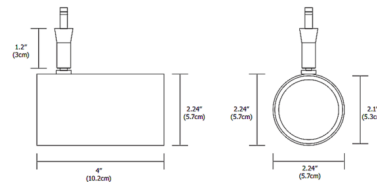

CLICK TO VIEW PRODUCT

Notes: