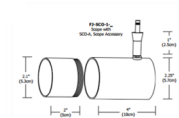

### Description

Fast Jack Scope LED Head is a flat-back cylinder fixture, featuring a rotating lens to modify the beam diameter from 20 degree spot to 50 degree flood while the fixture is lit. Tilts 90 degrees vertically and rotates 360 degrees. Includes a 9.3 watt, 12 volt 3000K LED module. Maximum Designed for use with Monorail or 12 volt Fast Jack Port sold separately. Fixture includes a 5 year warranty. ETL listed. Dimming type dependent on system transformer. Note: Polished Nickel finish is discontinued and limited to quantity on hand.

### Specifications

SHADE COLOR	.....	N/A
BODY FINISH	.....	Polished Nickel
WATTAGE	.....	9.3W
DIMMER	.....	Dimmable
DIMENSIONS	.....	4"L x 2.24"W
INTEGRATED LED MODULE	.....	1 x LED/9.3W/12V LED

### Technical Information

LAMP LIFE	.....	50000 hours
COLOR RENDERING	.....	92 CRI
LAMP COLOR	.....	3000K
LUMENS/WATT	.....	38.71
LUMINOUS FLUX	.....	360 lumens

Shown in polished nickel

CLICK TO VIEW PRODUCT