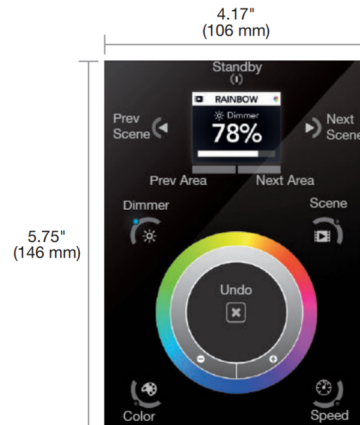

Lightology

lightology.com
866-954-4489
05-18-26

Project: _____

Company: _____

Location: _____ Fixture Type: _____

SPEC #: **EDG53069**

Approved On: _____ Approved By: _____

CTP Touch Screen Controller for RGBTW/Tunable White/RGB/RGBW

By PureEdge Lighting

Description

Full touch controller offers fast and accurate color tone adjustment and independent brightness control. The 10 zone controller can adjust RGBTW (RGB+Tunable White), Tunable White, RGB and RGBW (RGB+White) LEDs smoothly and accurately. Independent smooth dimming of each channel enables the controller to achieve millions of colors. For indoor applications only, and includes a 9VDC 0.65A power adapter to operate the controller. Computer and Mobile Device Requirements (iPhone/iPad/Android): The controller may be used with any of the following apps: DMX Lightpad 3, Easy Remote and Arcolis may be downloaded from App Store or Google Play.

Shown in black

Specifications

COLOR	N/A
BODY FINISH	Black
WATTAGE	N/A
DIMMER	N/A
DIMENSIONS	4.17"W x 5.75"H x 0.4"D
BULB	N/A

CLICK TO VIEW PRODUCT

Notes: