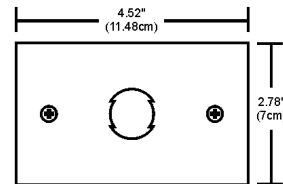

Description

The 3 Inch Rectangle Canopy Cover conceals the TE-60L-12 LED transformer inside a single gang box to power PureEdge Lighting Dots and Pucks undercabinet fixtures. Power supply sold separately.

Shown in white

Specifications

COLOR	White
BODY FINISH	N/A
WATTAGE	N/A
DIMMER	N/A
DIMENSIONS	4.52"W x 2.78"H
BULB	N/A

CLICK TO VIEW PRODUCT

Notes: