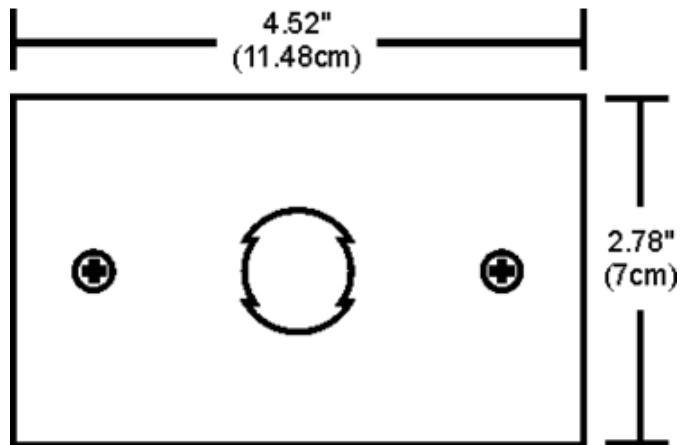

# Rectangle Junction Box Cover

**Description:**

3 inch rectangular junction box cover is for use with remote located power supply. Is used to cover the electrical box and feed wires. Finish available in white.

Shown in: White

List Price: \$17.00  
 Our Price: \$13.60

Shade Color: White  
 Body Finish: N/A  
 Lamp: N/A  
 Wattage: N/A  
 Dimmer: N/A  
 Dimensions: 2.78"H x 4.52"W

Product Number: <b>EDG53077</b>			
Company:		Fixture Type:	Date: Apr 20, 2018
Project:		Approved By:	