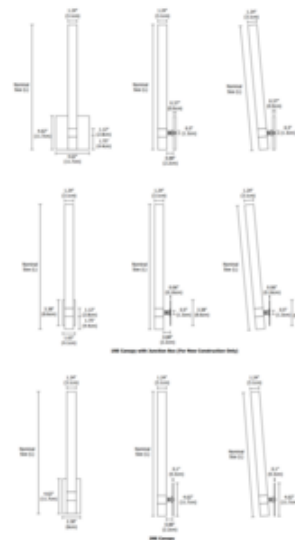

COMPANY	PROJECT	FIXTURE TYPE	APPROVED BY	DATE