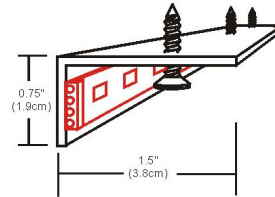

### Description

Soft Strip L shape heat sink reflector redirects light where you need it and adds life to the LED's by drawing excess heat away. Available in 4 and 8 foot lengths.

### Specifications

COLOR	N/A
BODY FINISH	N/A
WATTAGE	N/A
DIMMER	N/A
DIMENSIONS	.48"L
BULB	N/A

CLICK TO VIEW PRODUCT

Notes: