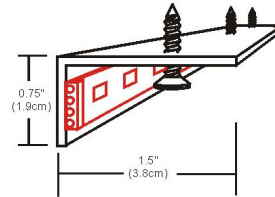

Description

Soft Strip L shape heat sink reflector redirects light where you need it and adds life to the LED's by drawing excess heat away. Available in 4 and 8 foot lengths.

Specifications

COLOR	N/A
BODY FINISH	N/A
WATTAGE	N/A
DIMMER	N/A
DIMENSIONS	.96"L
BULB	N/A