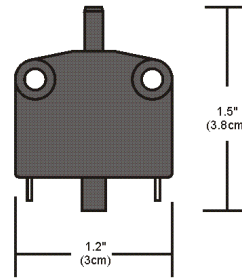

Description

Soft Strip micro switch is for use behind cabinet doors or drawers. Will allow the lights to turn on when the door or drawer opens. For use with Edge Lighting Soft Strip LED products.

Shown in black

Specifications

COLOR	N/A
BODY FINISH	Black
WATTAGE	N/A
DIMMER	N/A
DIMENSIONS	1.2"W x 1.5"H
BULB	N/A

CLICK TO VIEW PRODUCT

Notes: