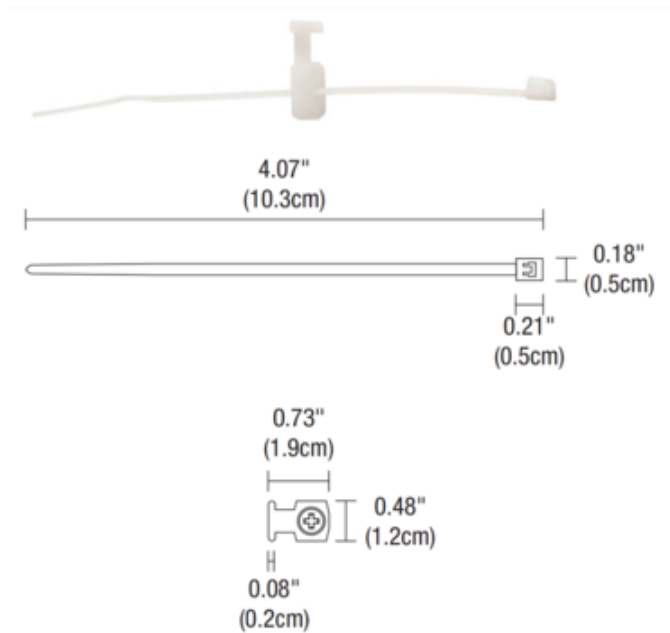

**BRAND**

PureEdge Lighting

**DESCRIPTION**

Tie Straps may be used every 6-12 inches for additional support along run (every 6-12 inches). Quantity 30 per bag. For use with PureEdge Lighting Soft Strip, Stomp Strip, Lazer Strip and Flex Neon LED products.

*Shown in: White*

<b>SHADE COLOR</b>	White
<b>BODY FINISH</b>	N/A
<b>WATTAGE</b>	N/A
<b>DIMMER</b>	N/A
<b>DIMENSIONS</b>	0.18"W x 4.07"H
<b>LAMP</b>	N/A

**SPEC #** EDG53133

COMPANY	PROJECT	FIXTURE TYPE	APPROVED BY	DATE