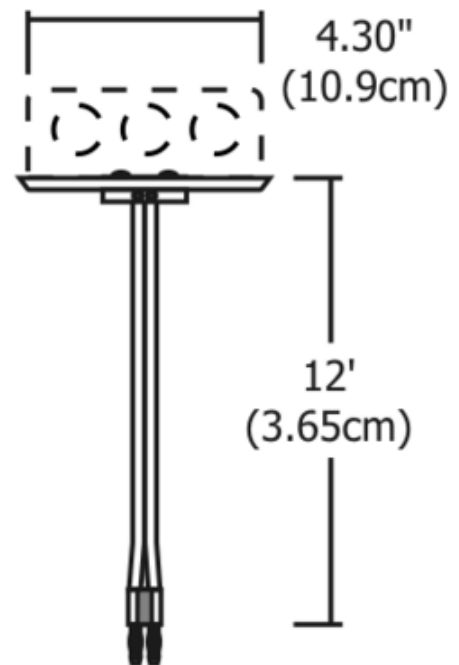

BRAND

PureEdge Lighting

DESCRIPTION

Monorail 4 inch round adjustable male end power feed canopy mounts on standard 4 inch electrical box with plastic ring or octagon electrical box (not included). Adjustable 12 foot cable powers the rail when an electrical box cannot be located directly above the system. Use with corresponding remote transformer. Finish available in Polished Nickel. Field cuttable. ETL listed. NOTE: Image shown in Antique Bronze finish (no longer available).

SHADE COLOR	N/A
BODY FINISH	Antique Bronze
WATTAGE	N/A
DIMMER	N/A
DIMENSIONS	144"L x 4.3"W
LAMP	N/A

ITEM NUMBER EDG53159

COMPANY	PROJECT	FIXTURE TYPE	APPROVED BY	DATE